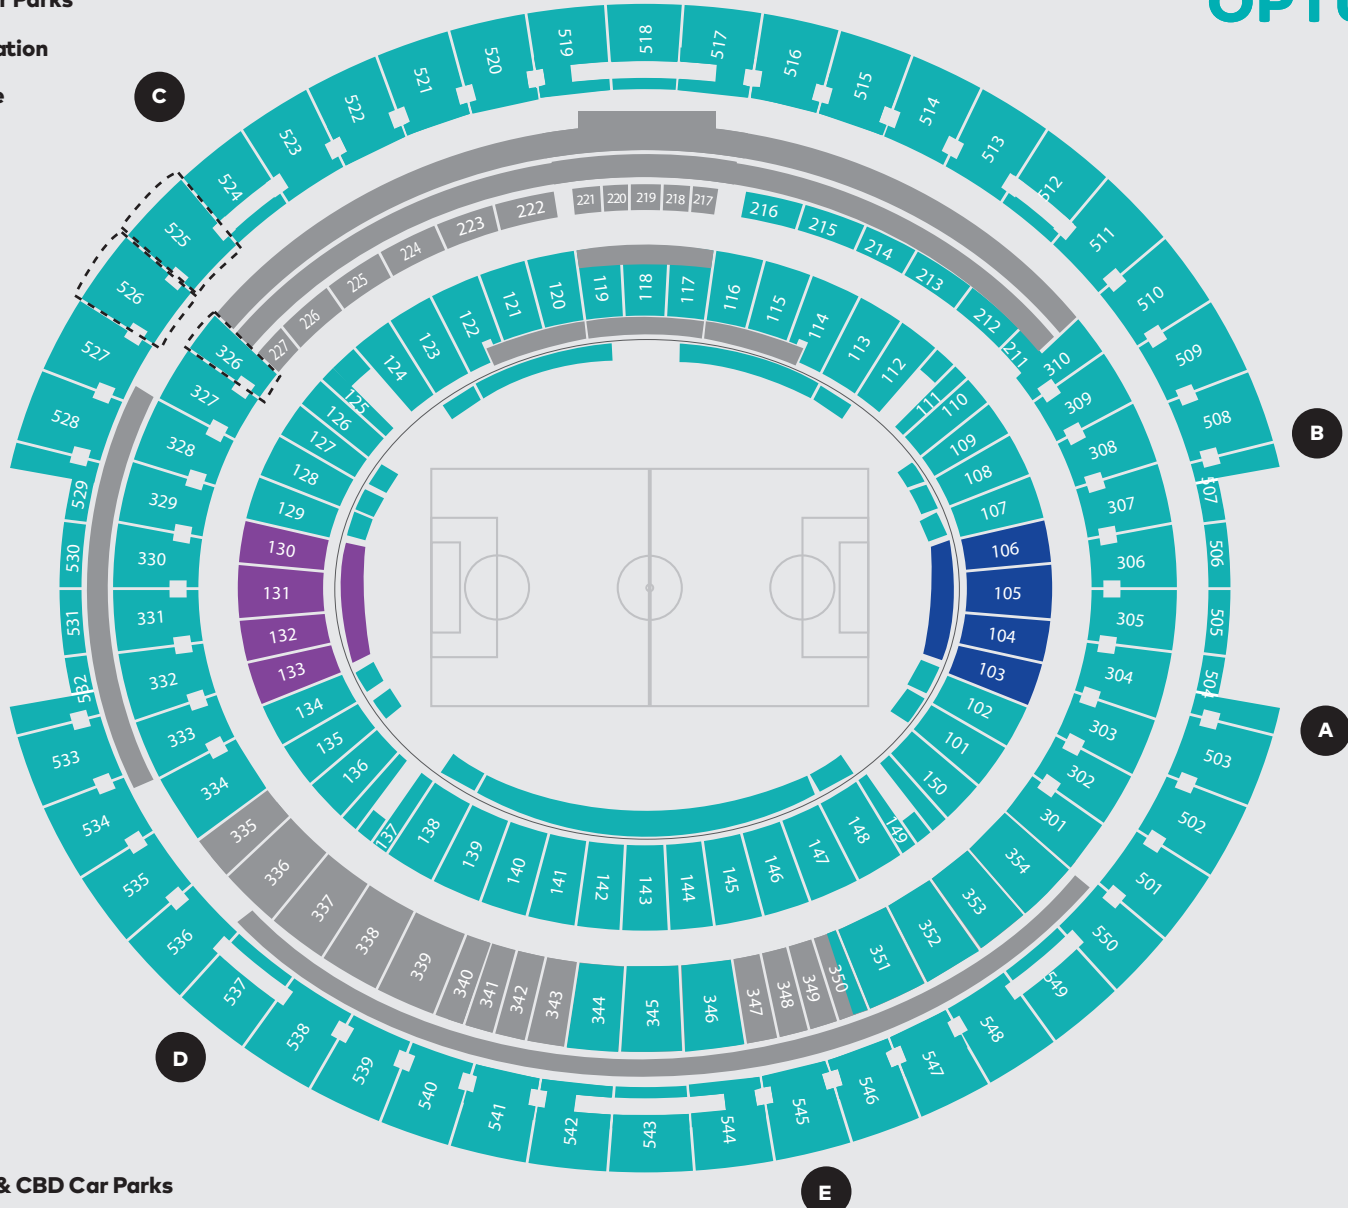

OPTUS STADIUM

- P East Perth Car Parks
- 🚉 East Perth Station
- 📍 Windan Bridge

- 🚉 Perth Stadium Station

Swan River

- P East Perth & CBD Car Parks
- 📍 Matagarup Bridge - Due for completion mid-2018

CHELSEA FC IN PERTH

Monday 23 July

- Perth Glory Active Supporters
- Club/Corporate Hospitality
- Chelsea FC Active Supporters
- Alcohol Free

Gates

Map not to scale, subject to change