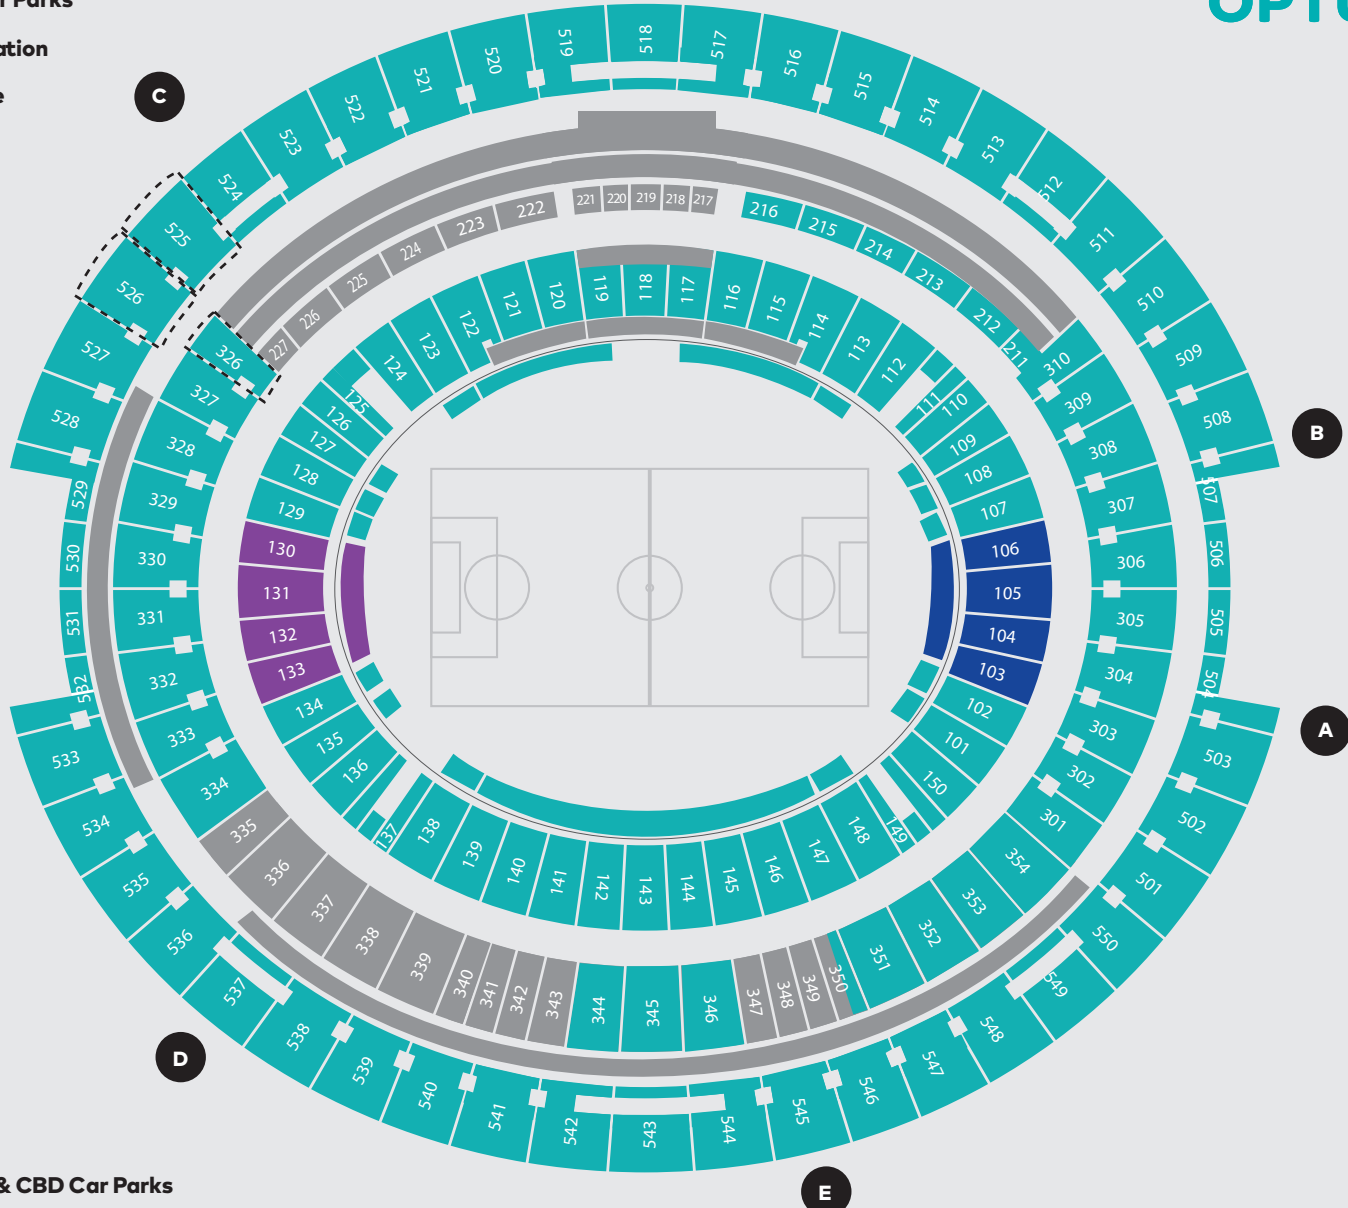

OPTUS STADIUM

- P East Perth Car Parks
- 🚉 East Perth Station
- 📍 Windan Bridge

- 🚉 Perth Stadium Station

Swan River

- P East Perth & CBD Car Parks
- 📍 Matagarup Bridge - Due for completion mid-2018

Victoria Park Drive

CHELSEA FC IN PERTH

Monday 23 July

- Perth Glory Active Supporters
- Club/Corporate Hospitality
- Chelsea FC Active Supporters
- Alcohol Free

Map not to scale, subject to change