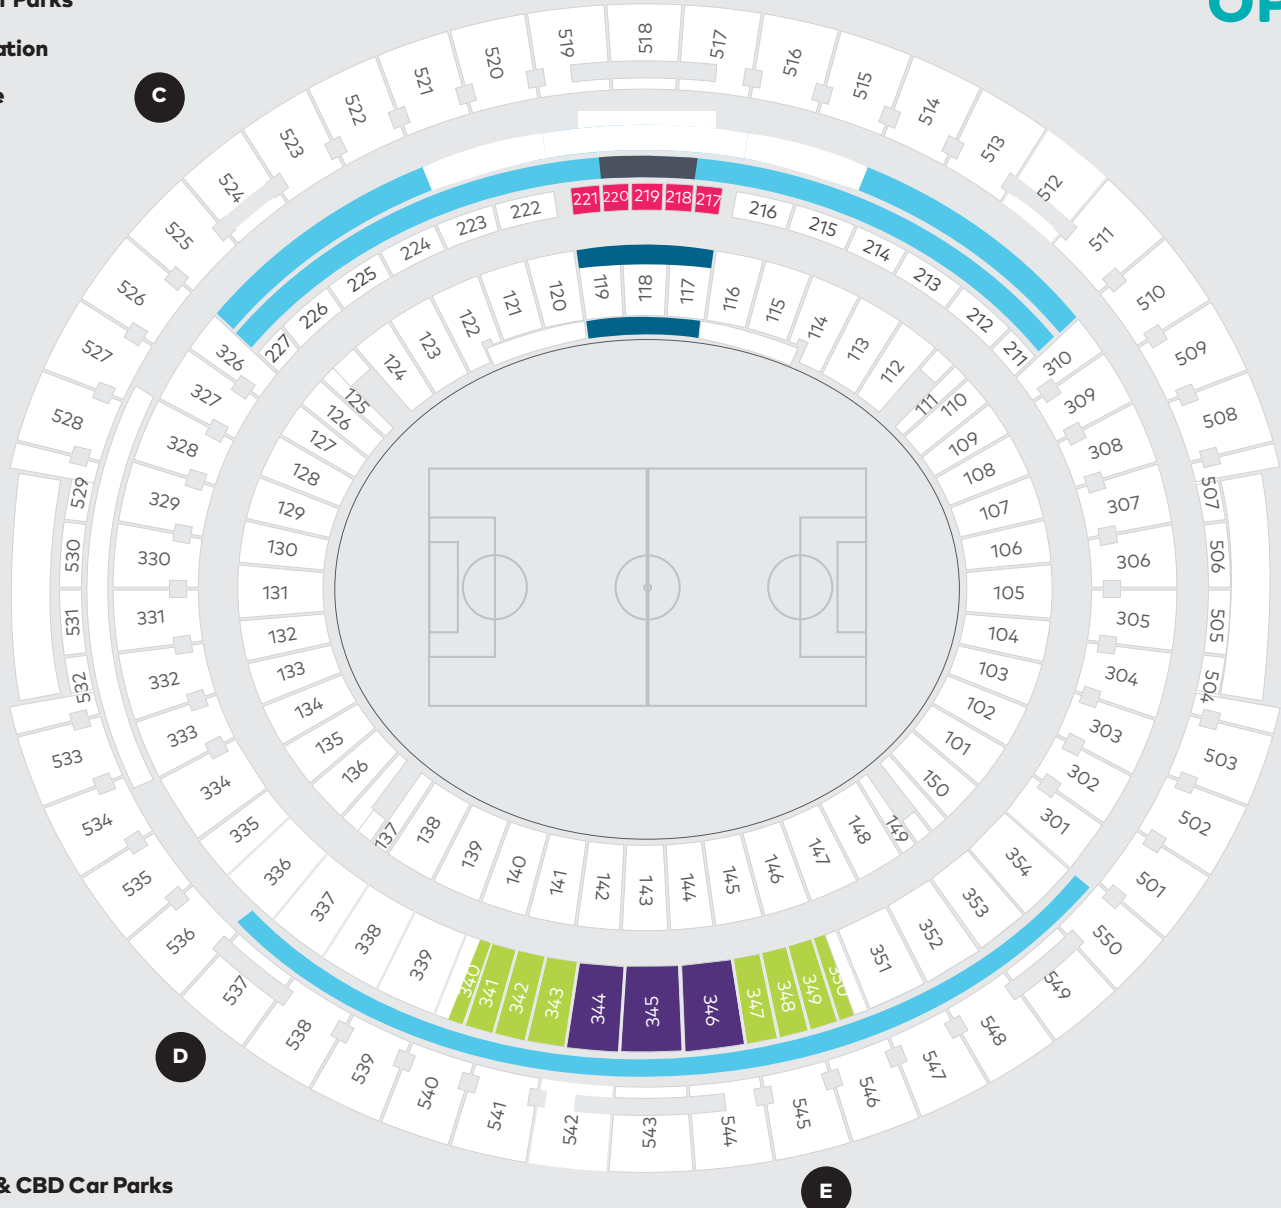

OPTUS STADIUM

- East Perth Car Parks**
- East Perth Station**
- Windan Bridge**

Perth Stadium Station

Taxi

Swan River

Victoria Park Drive

- East Perth & CBD Car Parks**
- Matagarup Bridge - Due for completion mid-2018**

Stadium Bus Station

CHELSEA FC
IN PERTH
 Monday 23 July

- Private Suites
- Open Boxes
- The Locker Room
- Sports Lounge
- Victory Lounge
- Coaches' Room