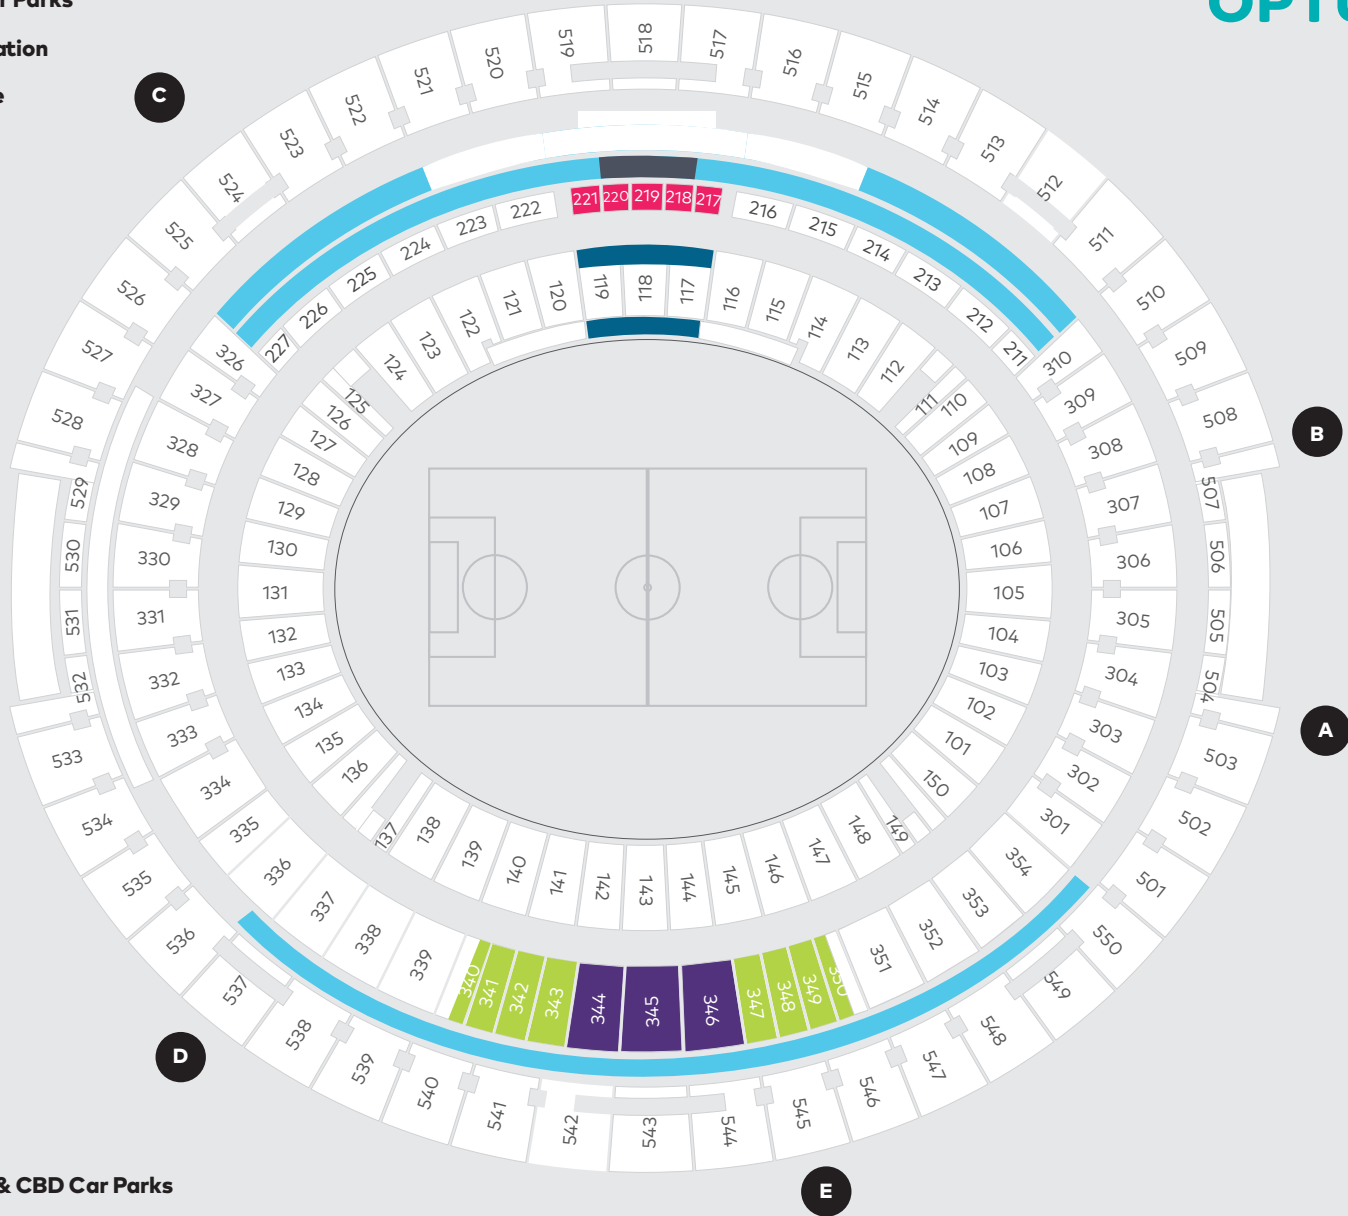

# OPTUS STADIUM

-  **East Perth Car Parks**
-  **East Perth Station**
-  **Windan Bridge**

-  **Perth Stadium Station**

Swan River

-  **East Perth & CBD Car Parks**
-  **Matagarup Bridge - Due for completion mid-2018**

Victoria Park Drive

## CHELSEA FC IN PERTH

Monday 23 July

-  Private Suites
-  Sports Lounge
-  Open Boxes
-  Victory Lounge
-  The Locker Room
-  Coaches' Room