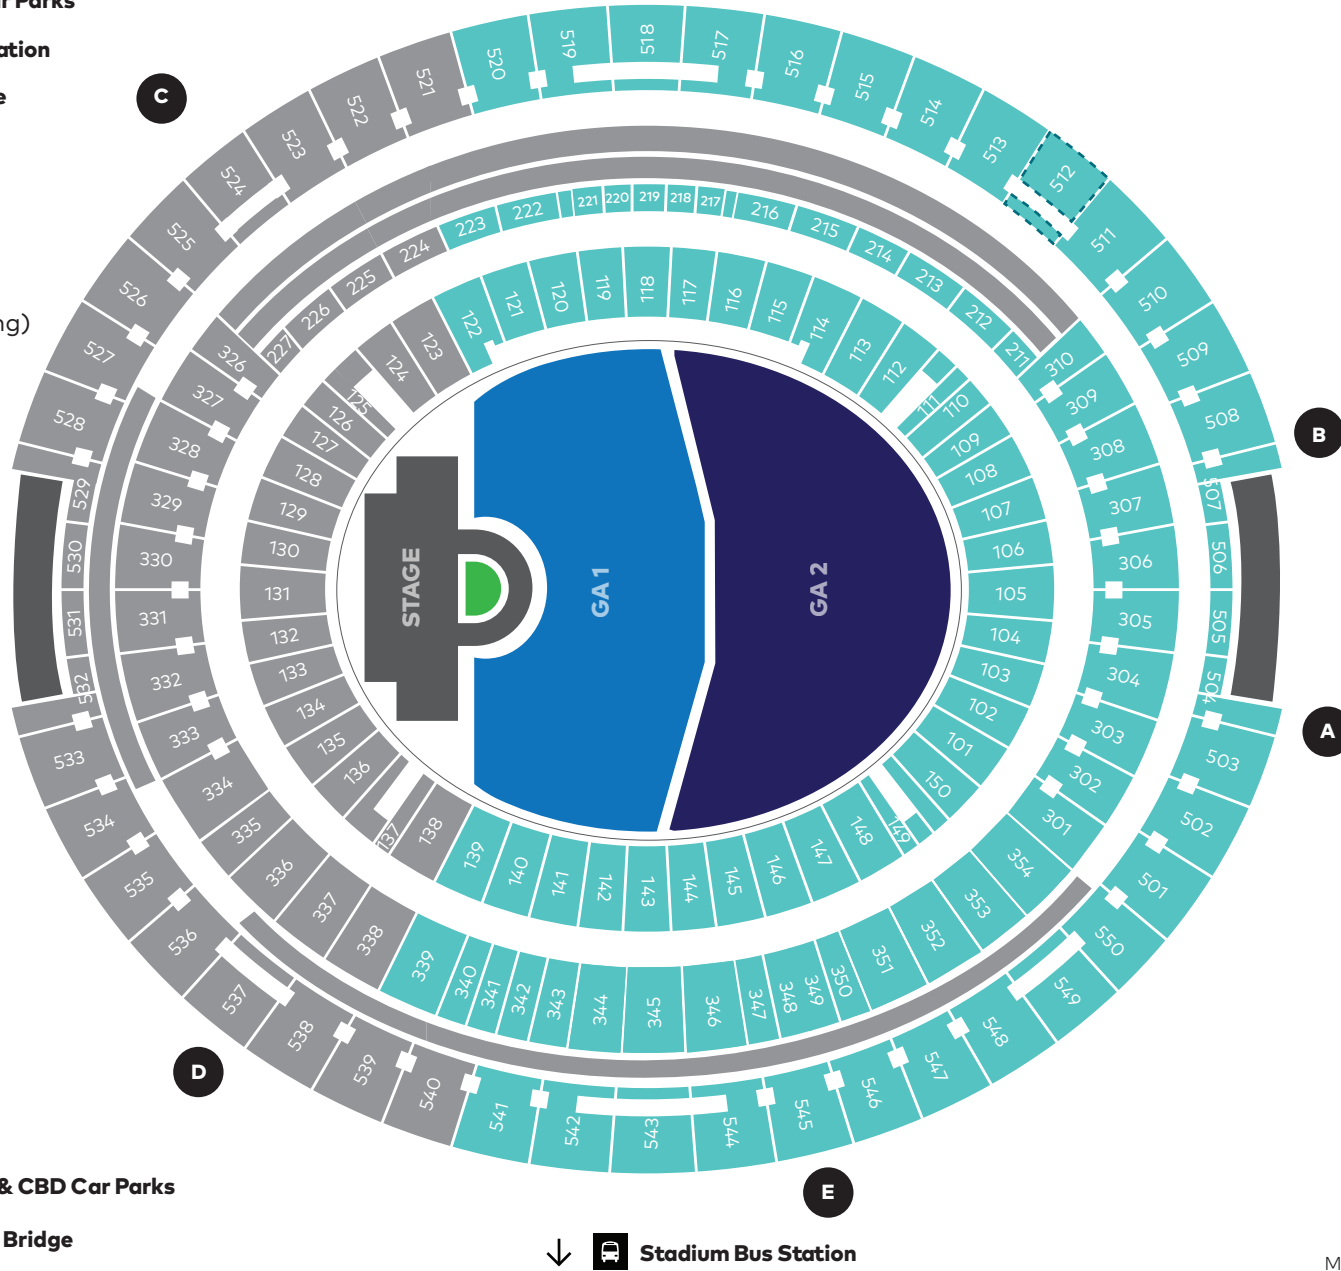

- P East Perth Car Parks**
- East Perth Station**
- Windan Bridge**

SEATING

- Snake Pit (General Admission Standing)
- GA 1 (General Admission Standing)
- GA 2 (General Admission Standing)
- Reserved Seating
- Alcohol Free
- Unavailable

Perth Stadium Station

Taxi

Swan River

- P East Perth & CBD Car Parks**
- Matagarup Bridge**

Stadium Bus Station

Gates

Map not to scale, subject to change

Victoria Park Drive

Metallica M72 World Tour
Saturday 1 November 2025

OPTUS STADIUM