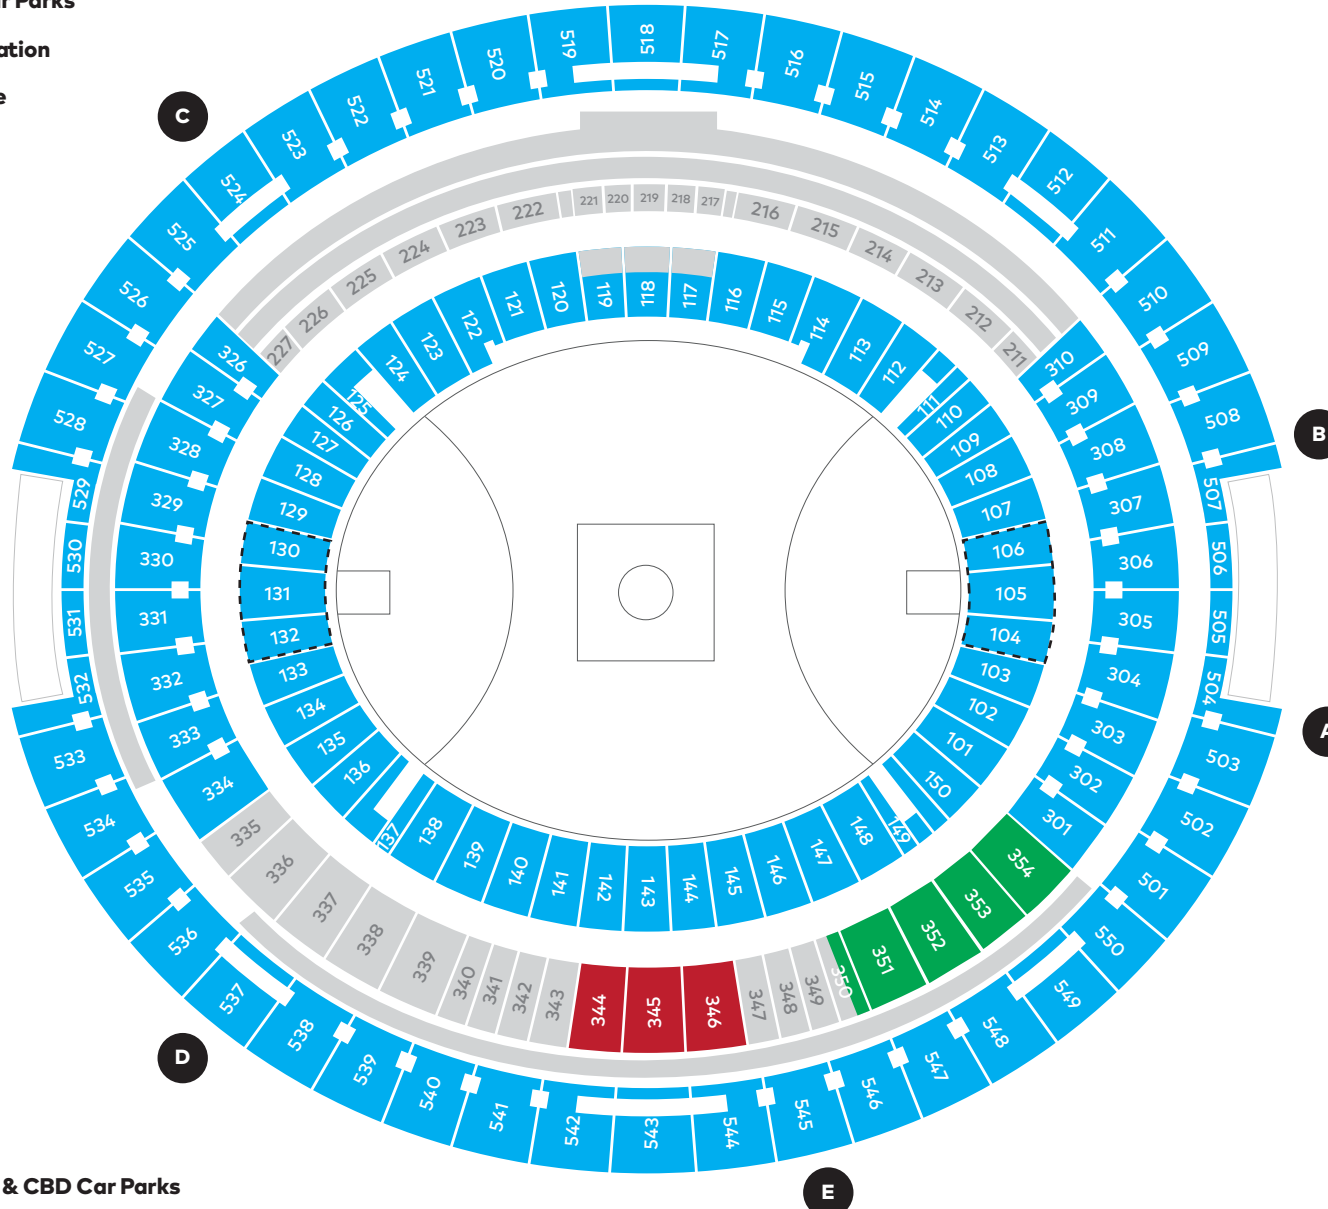

East Perth Car Parks

East Perth Station

Windan Bridge

LEGEND

- Sports Lounge
- Premiership Terrace
- Reserved Seating
- Unavailable
- Alcohol Free

 Perth Stadium Station

 Taxi

Swan River

East Perth & CBD Car Parks

Matagarup Bridge

Stadium Bus Station

Gates

Map not to scale, subject to change

AFL Indigenous All Stars v Fremantle
 Saturday 15 February 2025

OPTUS STADIUM