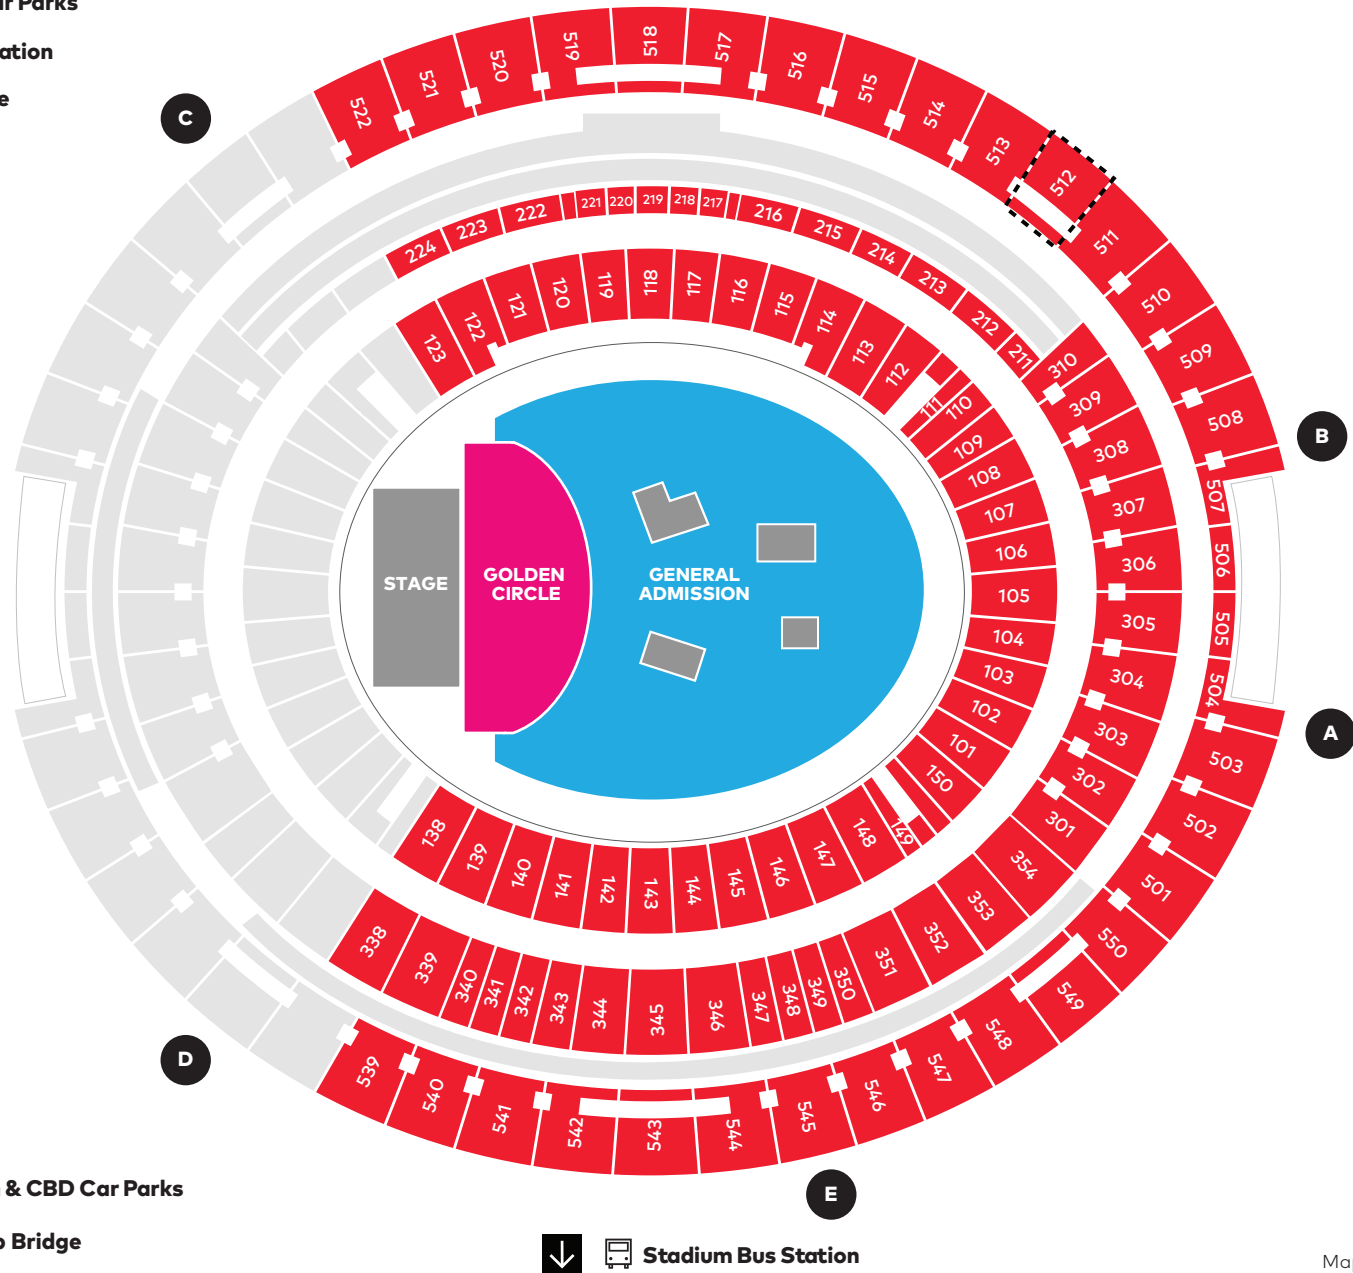

East Perth Car Parks

East Perth Station

Windan Bridge

LEGEND

- Reserved Seating
- General Admission (Standing)
- Golden Circle (Standing)
- Unavailable
- Alcohol Free

 Perth Stadium Station

 Taxi

Victoria Park Drive

 East Perth & CBD Car Parks

Matagarup Bridge

Stadium Bus Station

Gates

Map not to scale, subject to change

Swan River

Red Hot Chili Peppers with Post Malone

12 FEBRUARY 2023

OPTUS STADIUM