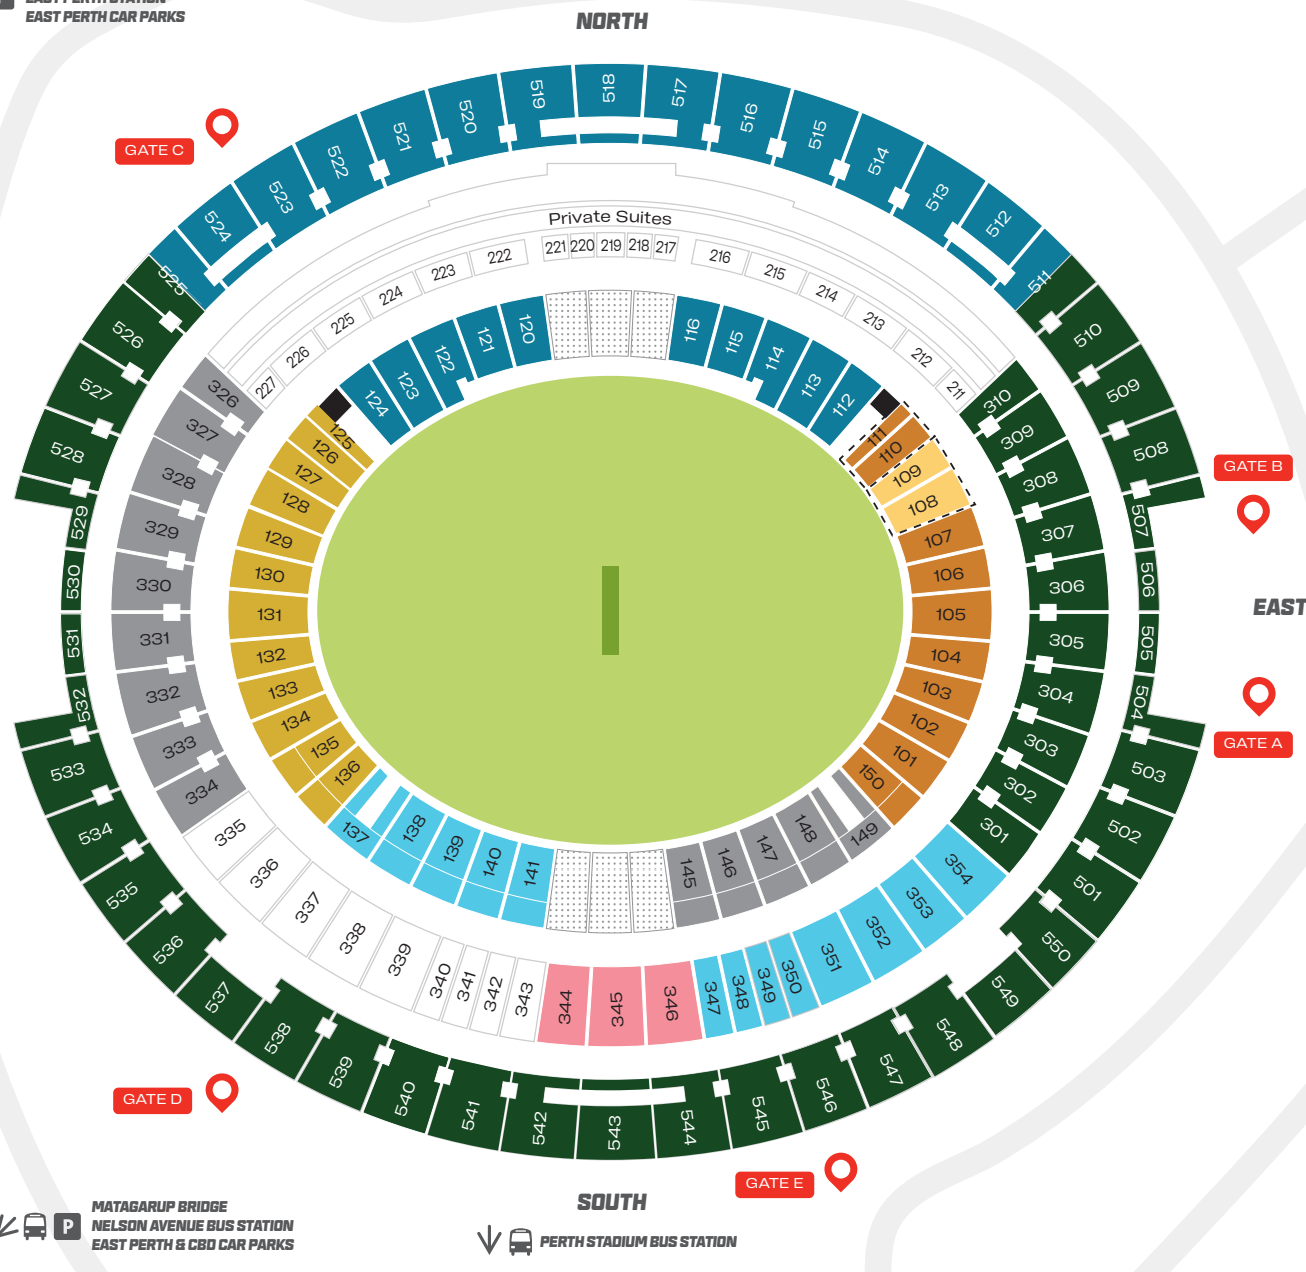

WINDAN BRIDGE
EAST PERTH STATION
EAST PERTH CAR PARKS

BILLY LAKE

CHEVRON
PARKLAND

SWAN
RIVER

WEST

BHP
AMPHITHEATRE
& BOARDWALK

MATAGARUP BRIDGE
NELSON AVENUE BUS STATION
EAST PERTH & CBD CAR PARKS

PERTH STADIUM BUS STATION

PERTH STADIUM STATION
TAXI

MAP NOT TO SCALE

SUBJECT TO CHANGE

NRMA INSURANCE PERTH TEST AUSTRALIA V PAKISTAN

Thursday 14 December - Monday 18 December, 2023

- Sports Lounge
- A Reserve
- B Reserve
- C Reserve
- D Reserve
- Alcohol Free Zone
- General Admission
- WACA Members
- SQUAD Pakistan Supporter Bay Dry
- Sightscreen
- Unavailable

PERTH STADIUM
VICTORIA PARK DRIVE, BURSWOOD WA

CAR PARK BUS TRAIN TAXI BOX OFFICE