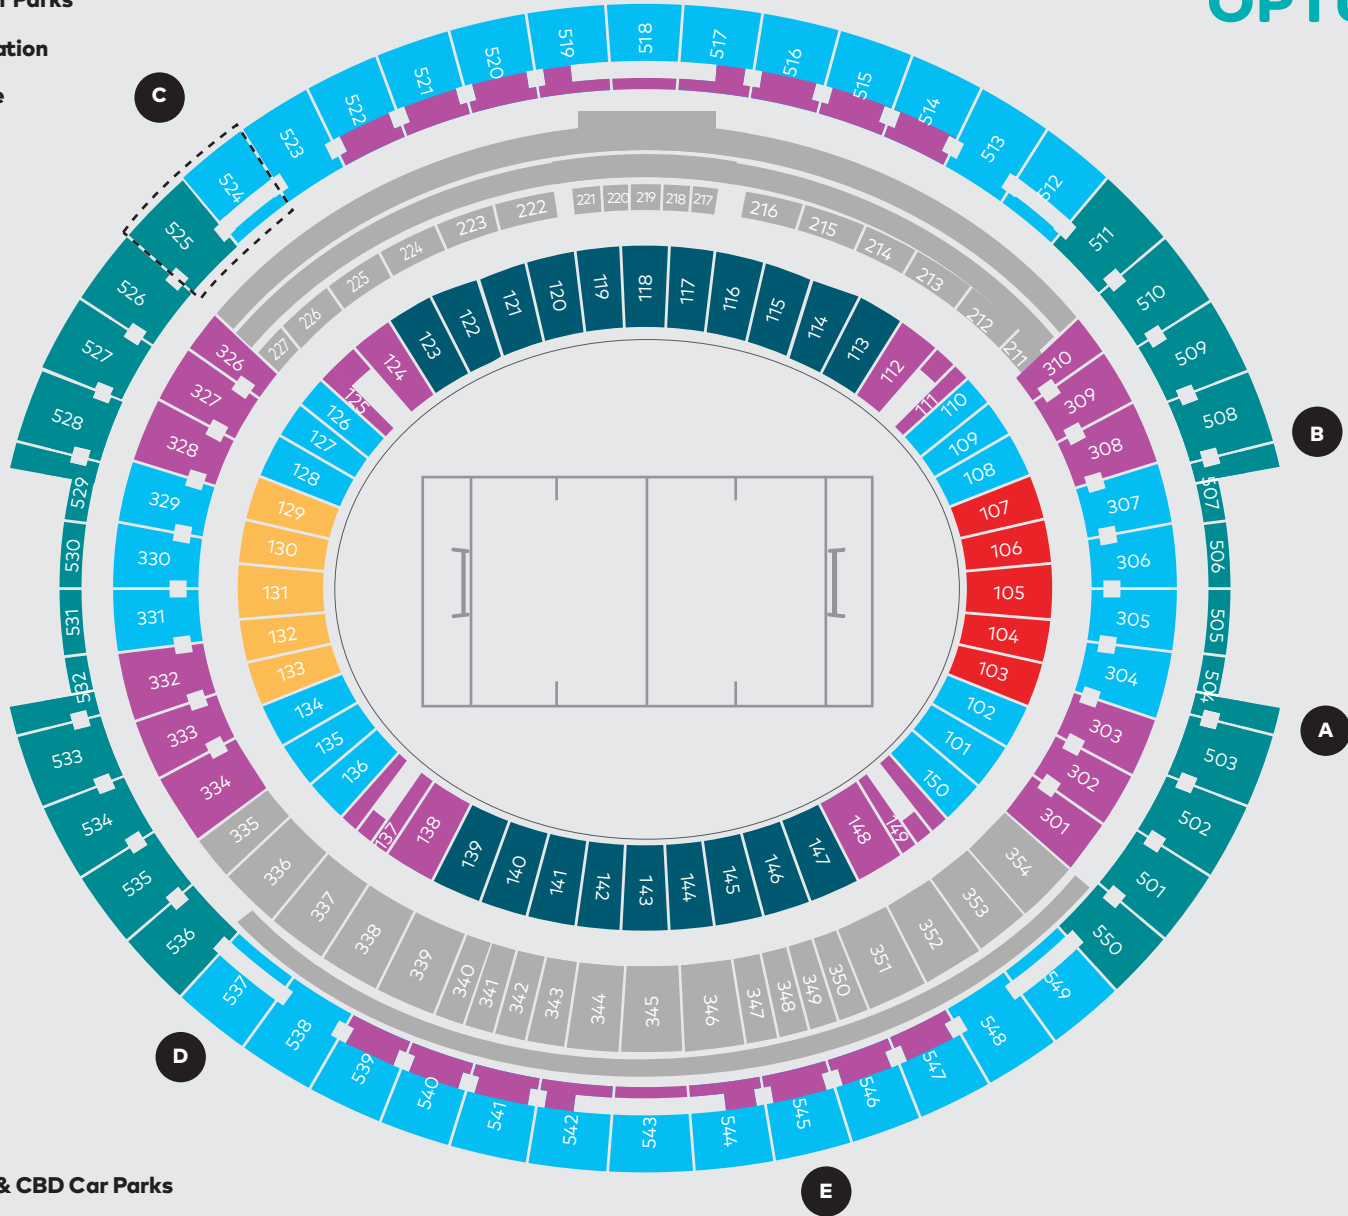

OPTUS STADIUM

- P East Perth Car Parks
- 🚉 East Perth Station
- 📍 Windan Bridge

- 🚉 Perth Stadium Station

Swan River

- P East Perth & CBD Car Parks
- 📍 Matagarup Bridge & Nelson Ave Bus Stand

Victoria Park Drive

Wallabies v England Saturday 2 July 2022

- Category A
- Category B
- Category C
- Category D
- Gold Brigade
- England Supporter Area
- Alcohol Free
- Gates

Map not to scale, subject to change