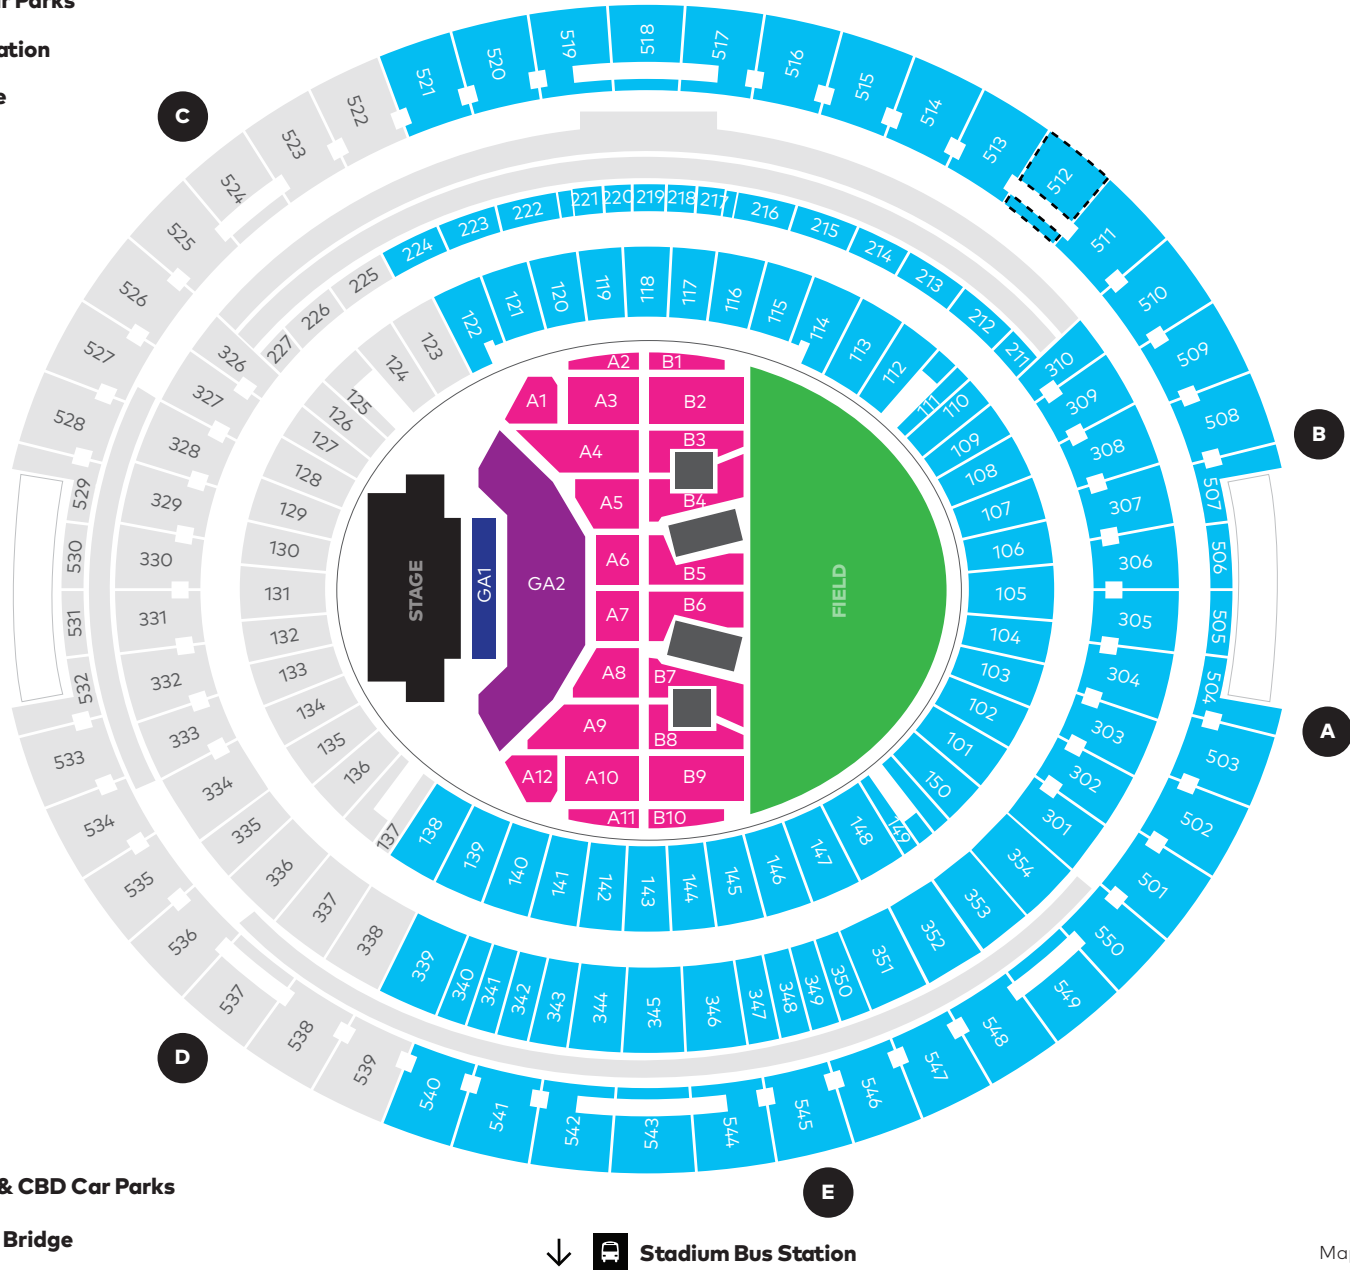

- East Perth Car Parks**
- East Perth Station**
- Windan Bridge**

SEATING

- General Admission Standing – GA1
- General Admission Standing – GA2
- Arena Reserved Seating
- Grandstand Seating
- Alcohol Free
- Unavailable

Perth Stadium Station

Taxi

Swan River

- East Perth & CBD Car Parks**
- Matagarup Bridge**

Stadium Bus Station

Gates

Map not to scale, subject to change

Victoria Park Drive