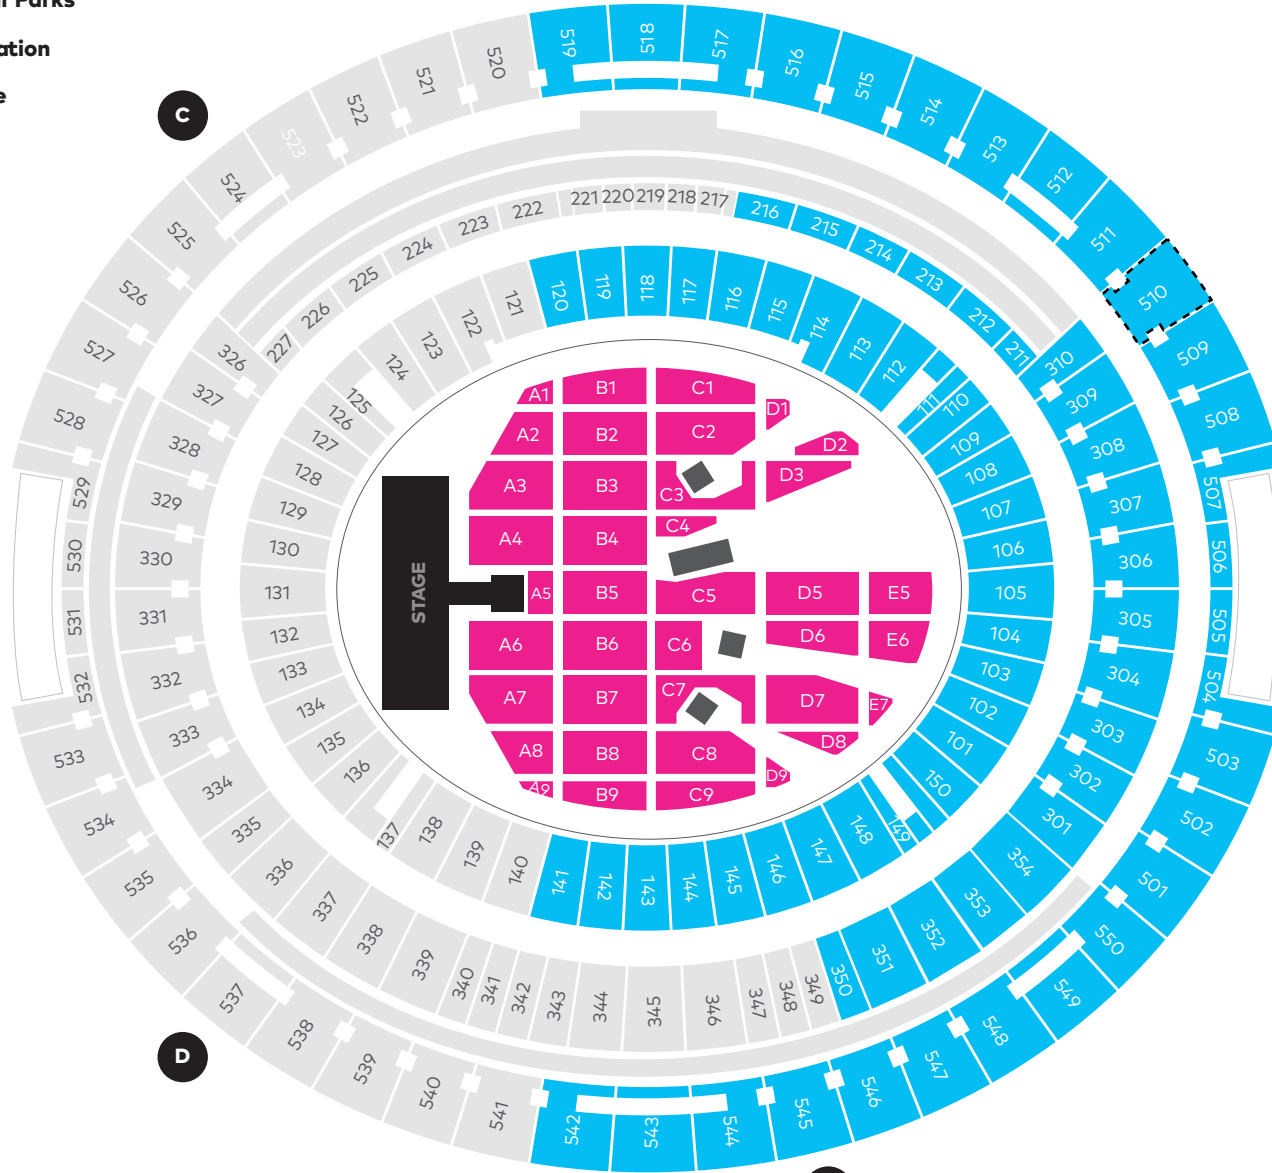

-  **East Perth Car Parks**
-  **East Perth Station**
-  **Windan Bridge**

SEATING

-  Grandstand Seating
-  Floor Seating
-  Unavailable
-  Alcohol Free

-  **Perth Stadium Station**

Swan River

-  **East Perth & CBD Car Parks**
-  **Matagarup Bridge**

Map not to scale, subject to change

QUEEN + ADAM LAMBERT THE RHAPSODY TOUR
 Sunday 23 February 2020

OPTUS STADIUM