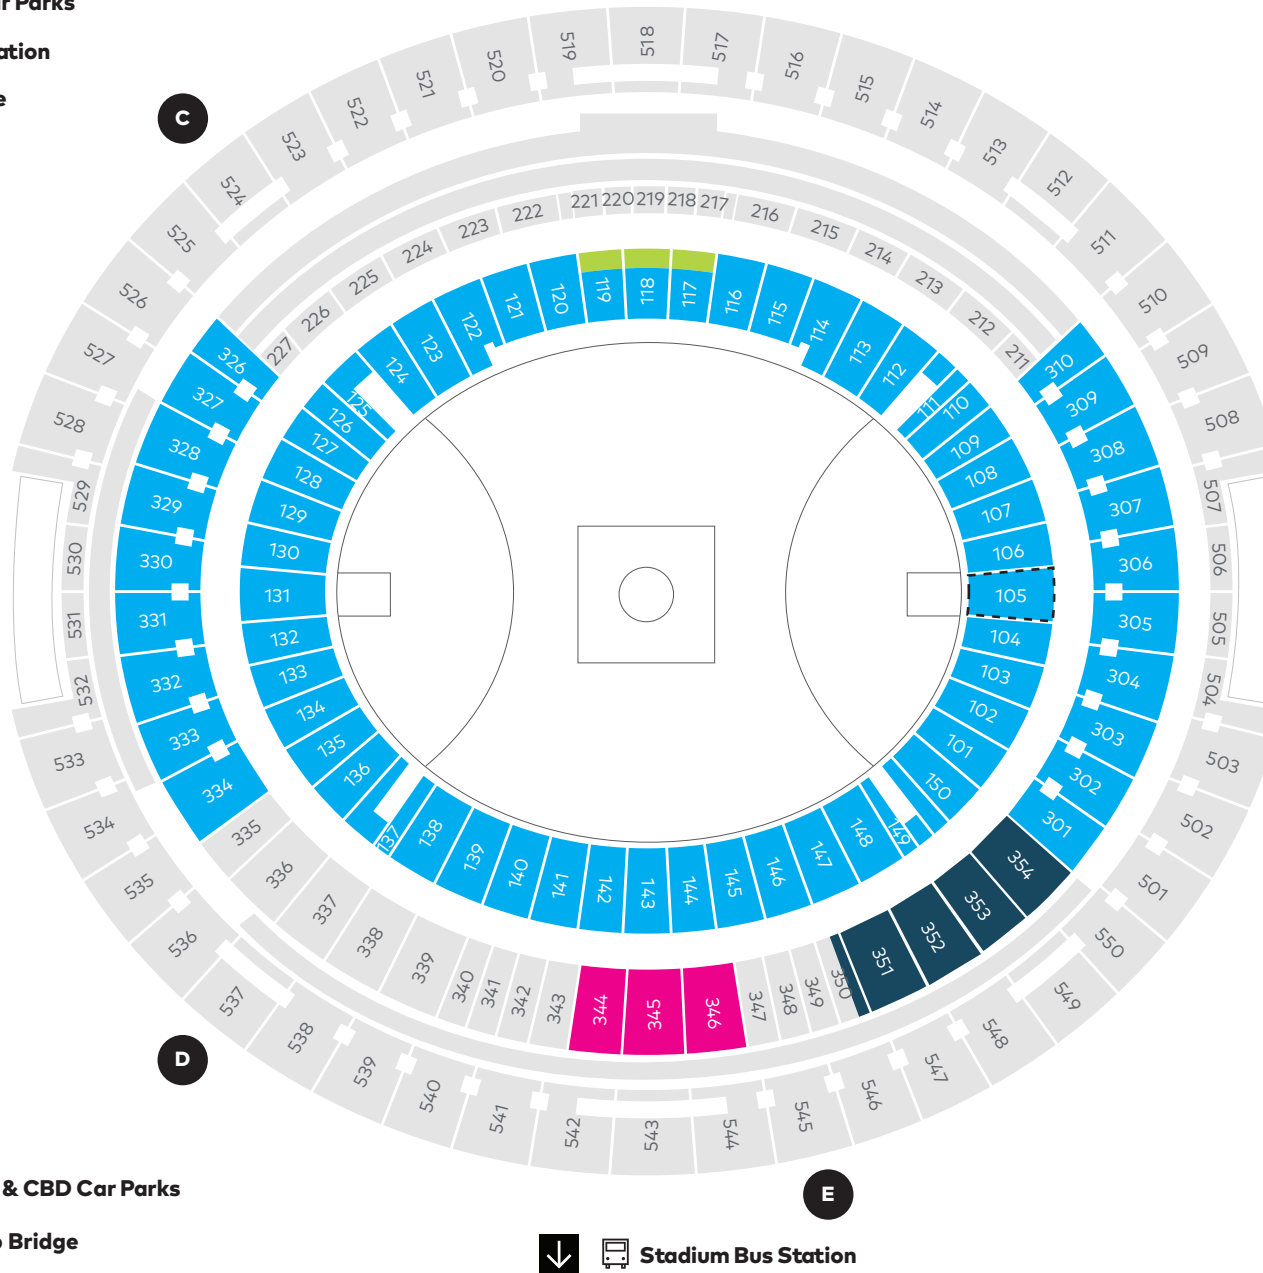

East Perth Car Parks

East Perth Station

Windan Bridge

LEGEND

- General Admission Seating
- Sports Lounge
- Premiership Terrace
- The Locker Room
- Alcohol Free
- Unavailable

 Perth Stadium Station

 Taxi

Swan River

 East Perth & CBD Car Parks

 Matagarup Bridge

 Stadium Bus Station

Gates

Map not to scale, subject to change

WAFL GRAND FINAL
22 September 2019

OPTUS STADIUM