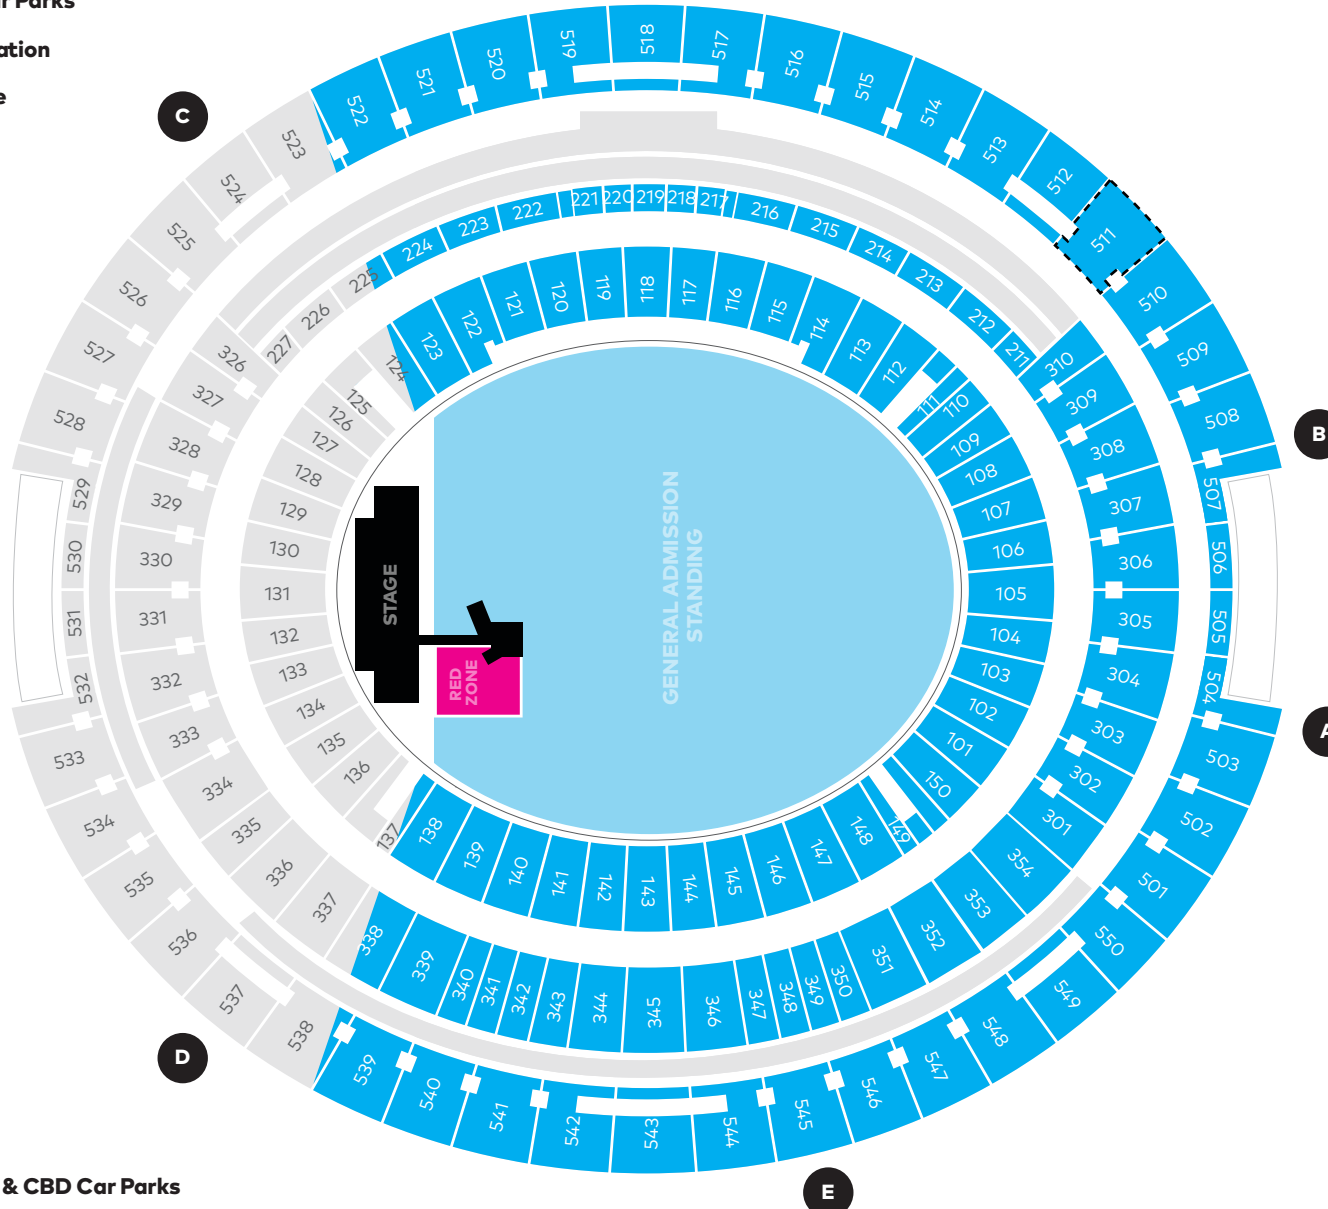

East Perth Car Parks

East Perth Station

Windan Bridge

LEGEND

 Reserved Seating

 Red Zone

 General Admission Standing

 Unavailable

 Alcohol Free

 Perth Stadium Station

 Taxi

Swan River

 East Perth & CBD Car Parks

 Matagarup Bridge

 Stadium Bus Station

Gates

Map not to scale, subject to change

U2 THE JOSHUA TREE TOUR
Wednesday 27 November 2019

OPTUS STADIUM