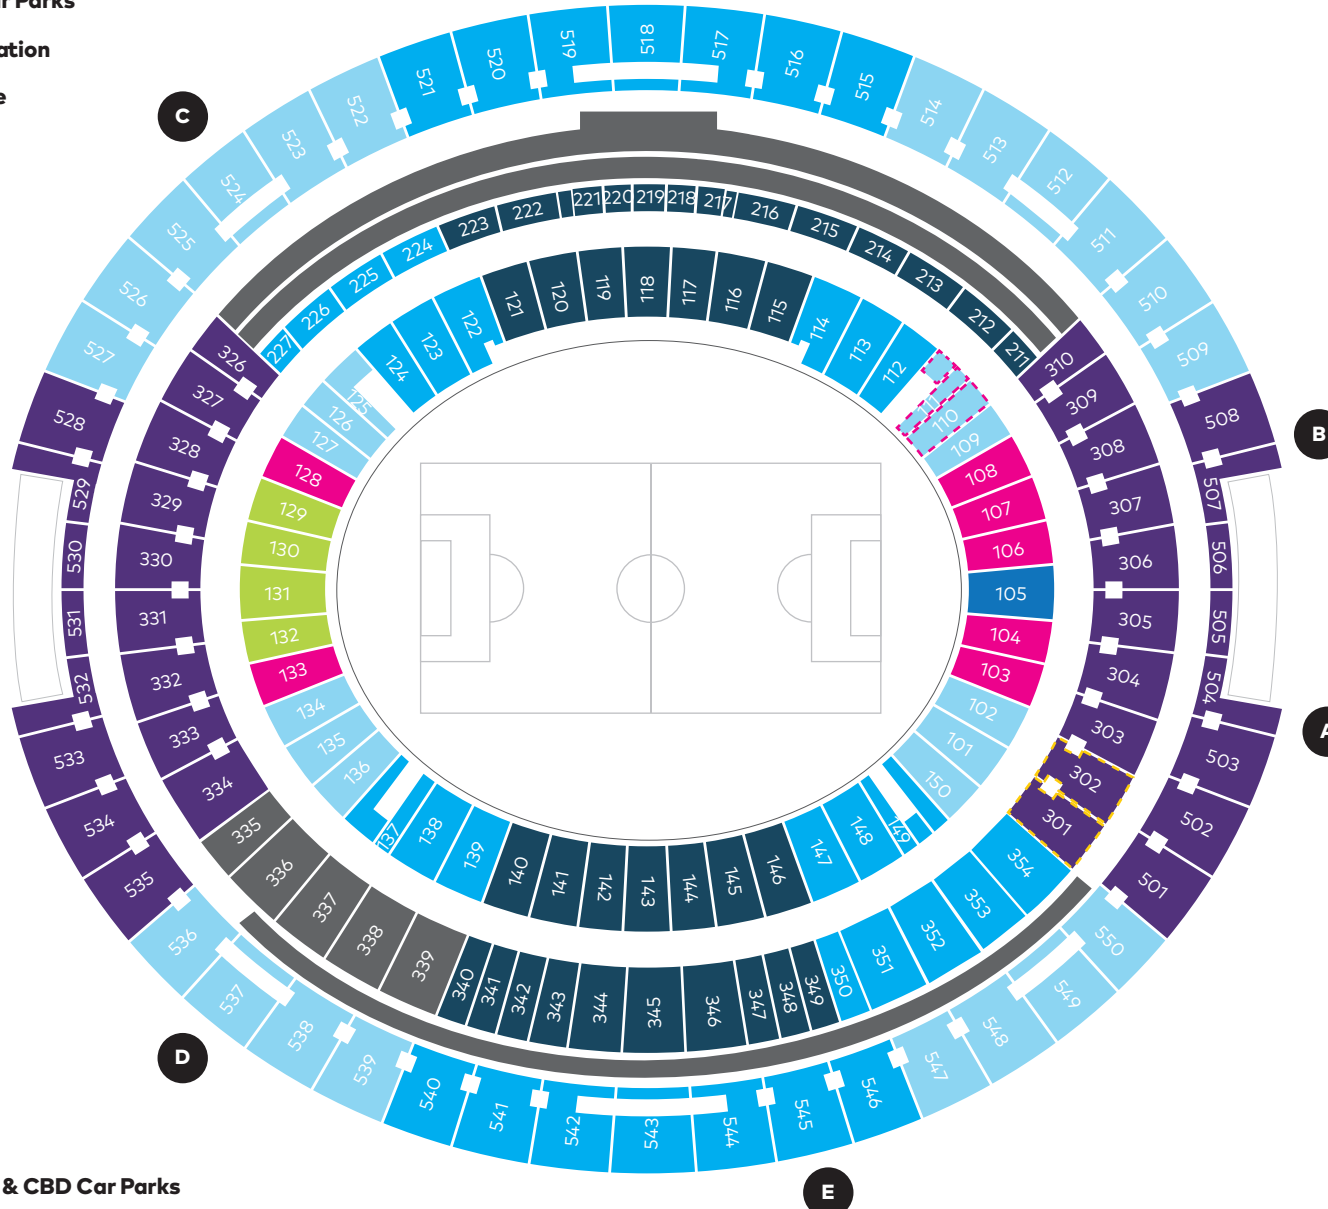

East Perth Car Parks

East Perth Station

Windan Bridge

LEGEND

-  Platinum
-  Gold Plus
-  Gold
-  Silver
-  Silver
-  The Shed Active Area
-  Away Active Area
-  Gold Away
-  Alcohol Free
-  Unavailable

 Perth Stadium Station

 Taxi

Swan River

 East Perth & CBD Car Parks

 Matagarup Bridge

 Stadium Bus Station

Gates

Map not to scale, subject to change

2019 A-LEAGUE GRAND FINAL
 Sunday 19 May 2019