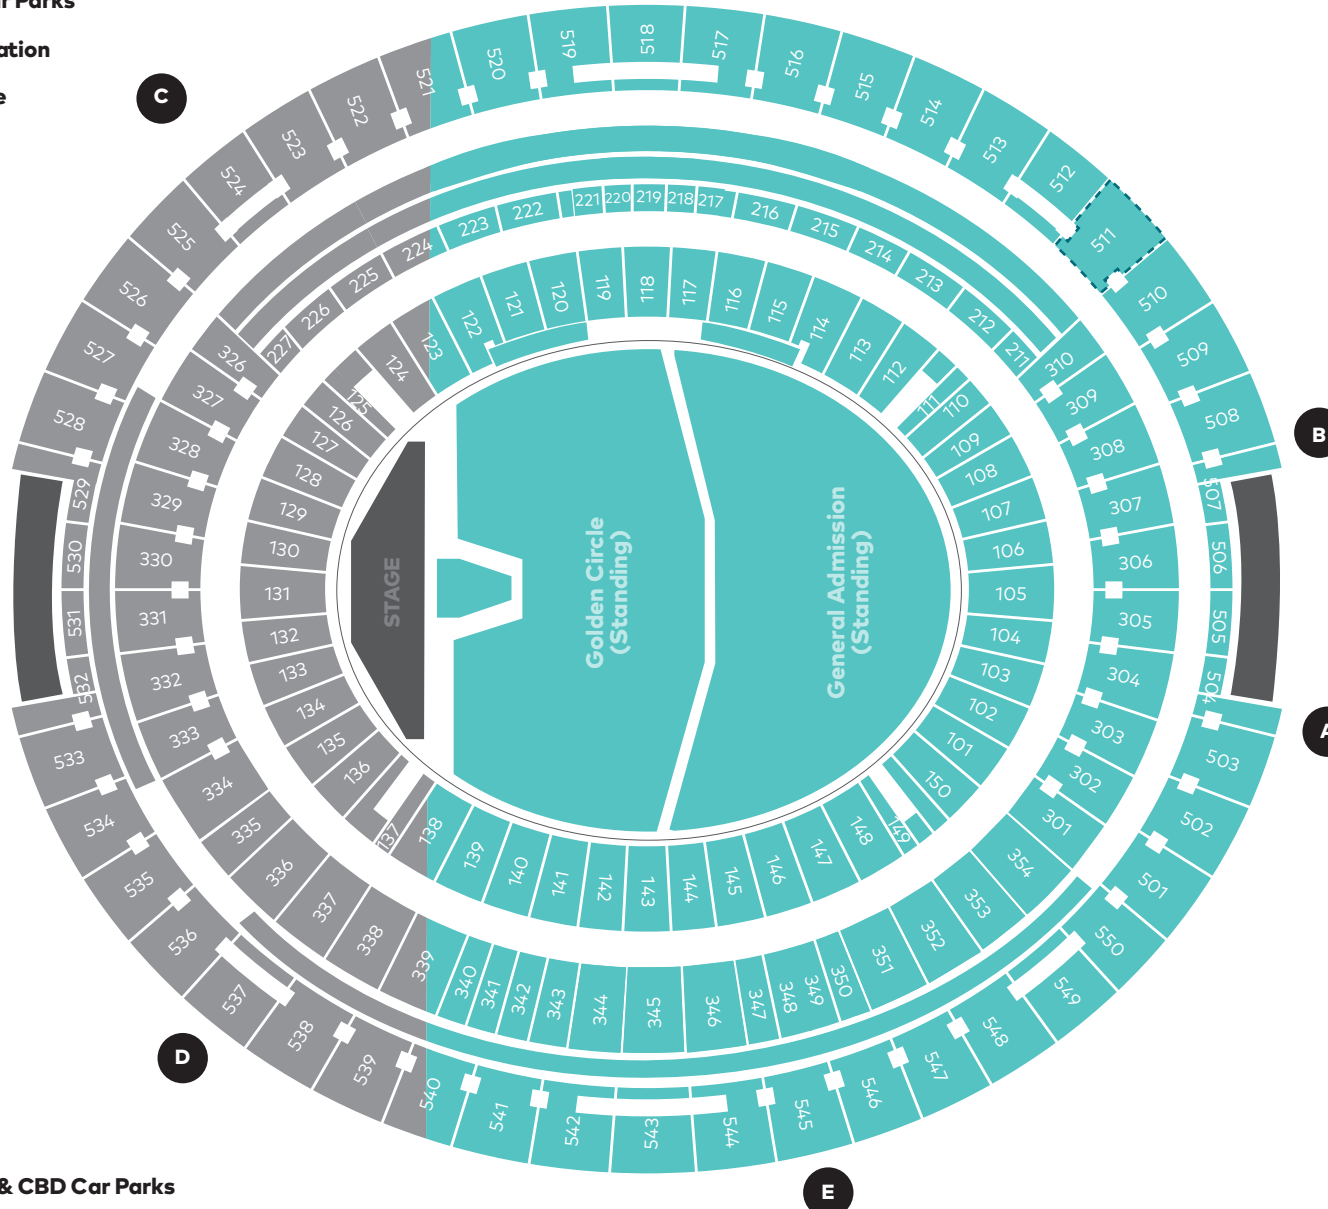

**P** East Perth Car Parks

East Perth Station

Windan Bridge

**SEATING**

Unavailable

Alcohol Free

Perth Stadium Station

Taxi

Victoria Park Drive

Swan River

**P** East Perth & CBD Car Parks

Matagarup Bridge

Stadium Bus Station

Gates

Map not to scale, subject to change

# METALLICA WORLDWIRED TOUR

Thursday 17 October 2019

# OPTUS STADIUM