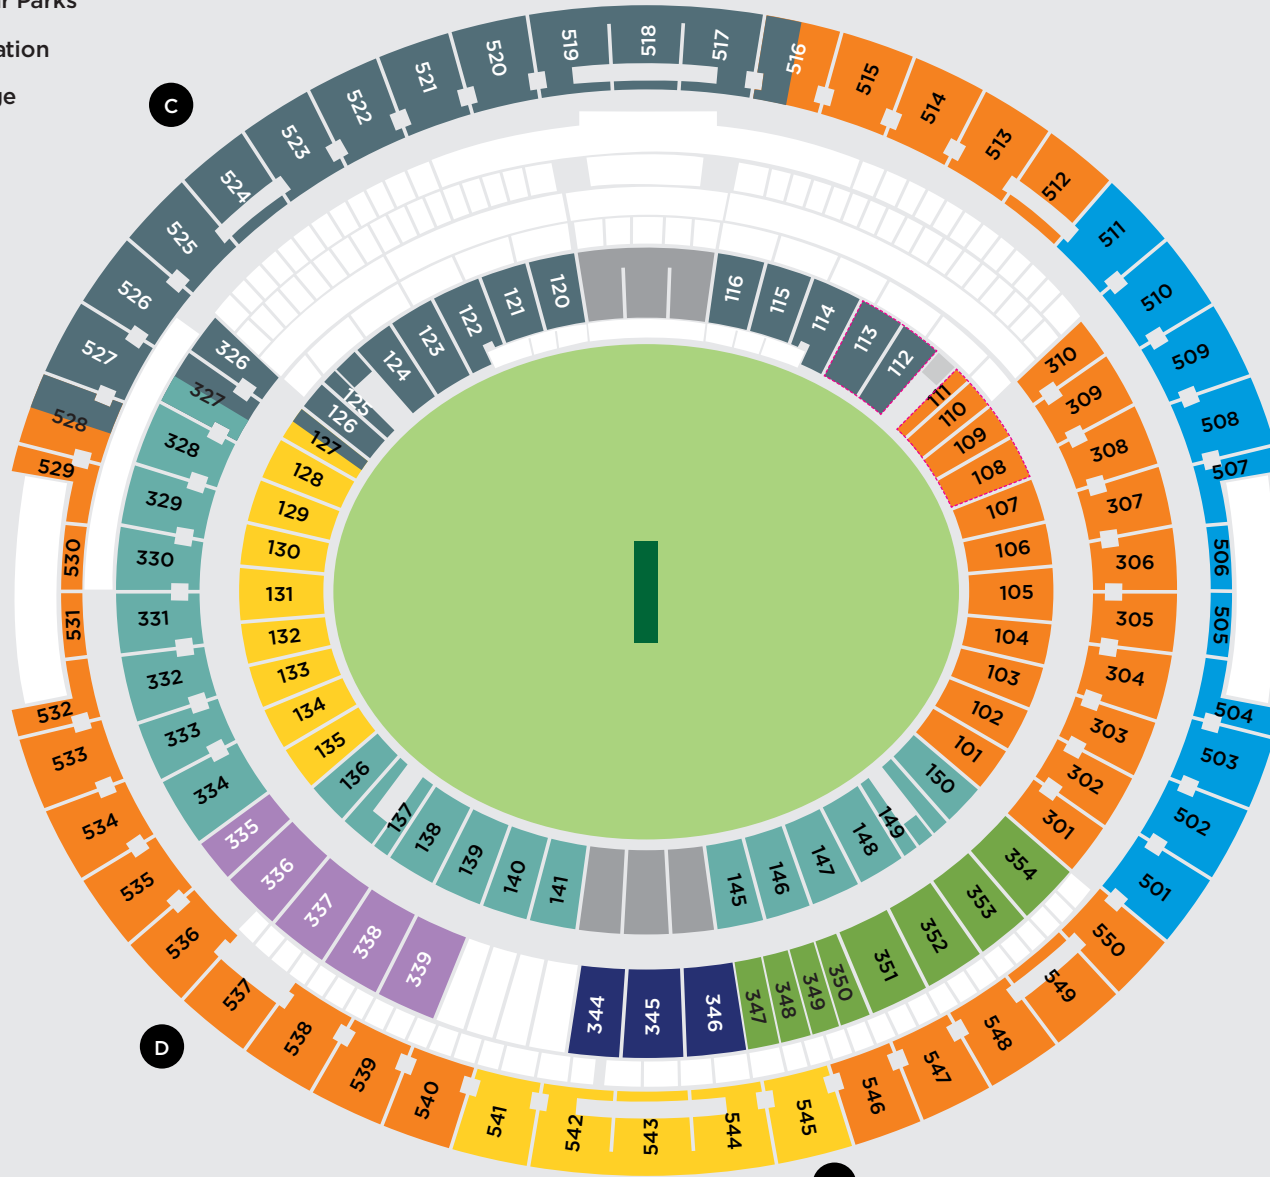

- East Perth Car Parks
- East Perth Station
- Windan Bridge

- Stadium Station

- Taxi

Swan River

Victoria Park Drive

- East Perth & CBD Car Parks
- Matagarup Bridge (pedestrian crossing)
- Taxi & Rideshare Stand

- Stadium Bus Station

**OPTUS STADIUM** 333 Victoria Park Drive, Burswood WA 6100

- Sports Lounge
- A Reserve
- B Reserve
- C Reserve
- D Reserve
- General Reserved
- WACA Members
- Stadium Members
- Sight Screen Zone
- Alcohol Free Zone

Gates

Map not to scale, subject to change