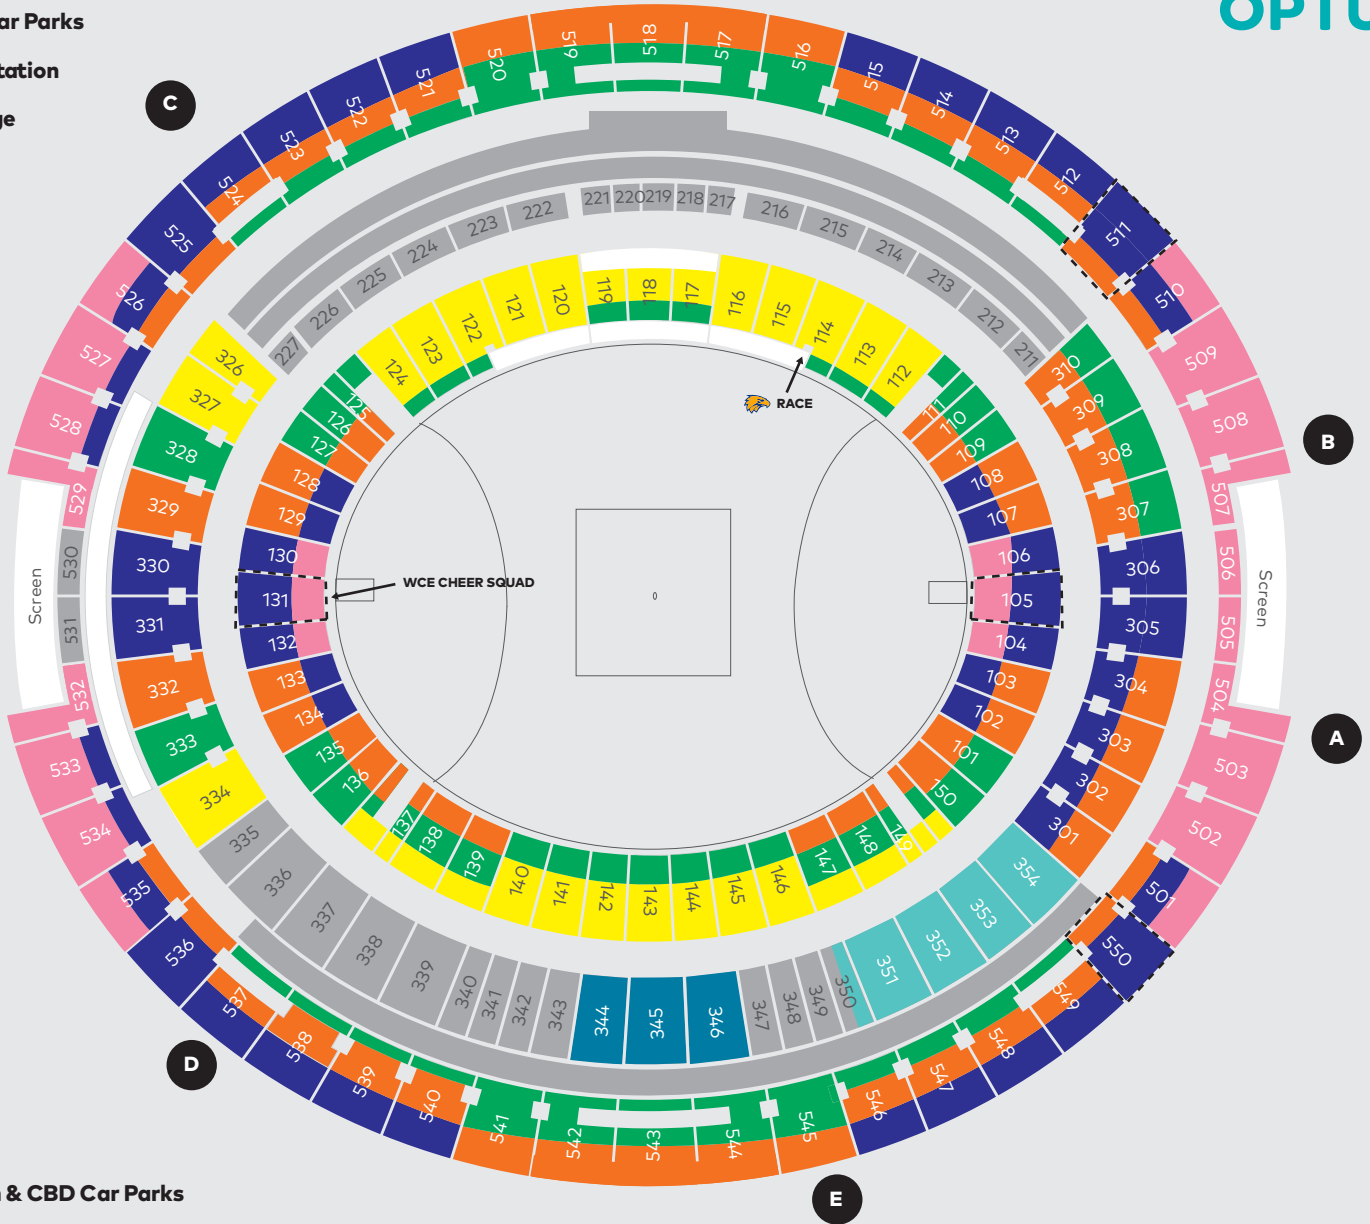

# OPTUS STADIUM

- East Perth Car Parks**
- East Perth Station**
- Windan Bridge**

- Perth Stadium Station**

- Taxi**

Swan River

- East Perth & CBD Car Parks**
- Matagarup Bridge**

- Perth Stadium Bus Station**

Victoria Park Drive

## 2019 Toyota AFL Premiership Season West Coast Eagles

- |                     |            |              |
|---------------------|------------|--------------|
| Sports Lounge       | Category 2 | Category 5   |
| Premiership Terrace | Category 3 | Alcohol Free |
| Category 1          | Category 4 | Unavailable  |

Gates

Map not to scale, subject to change