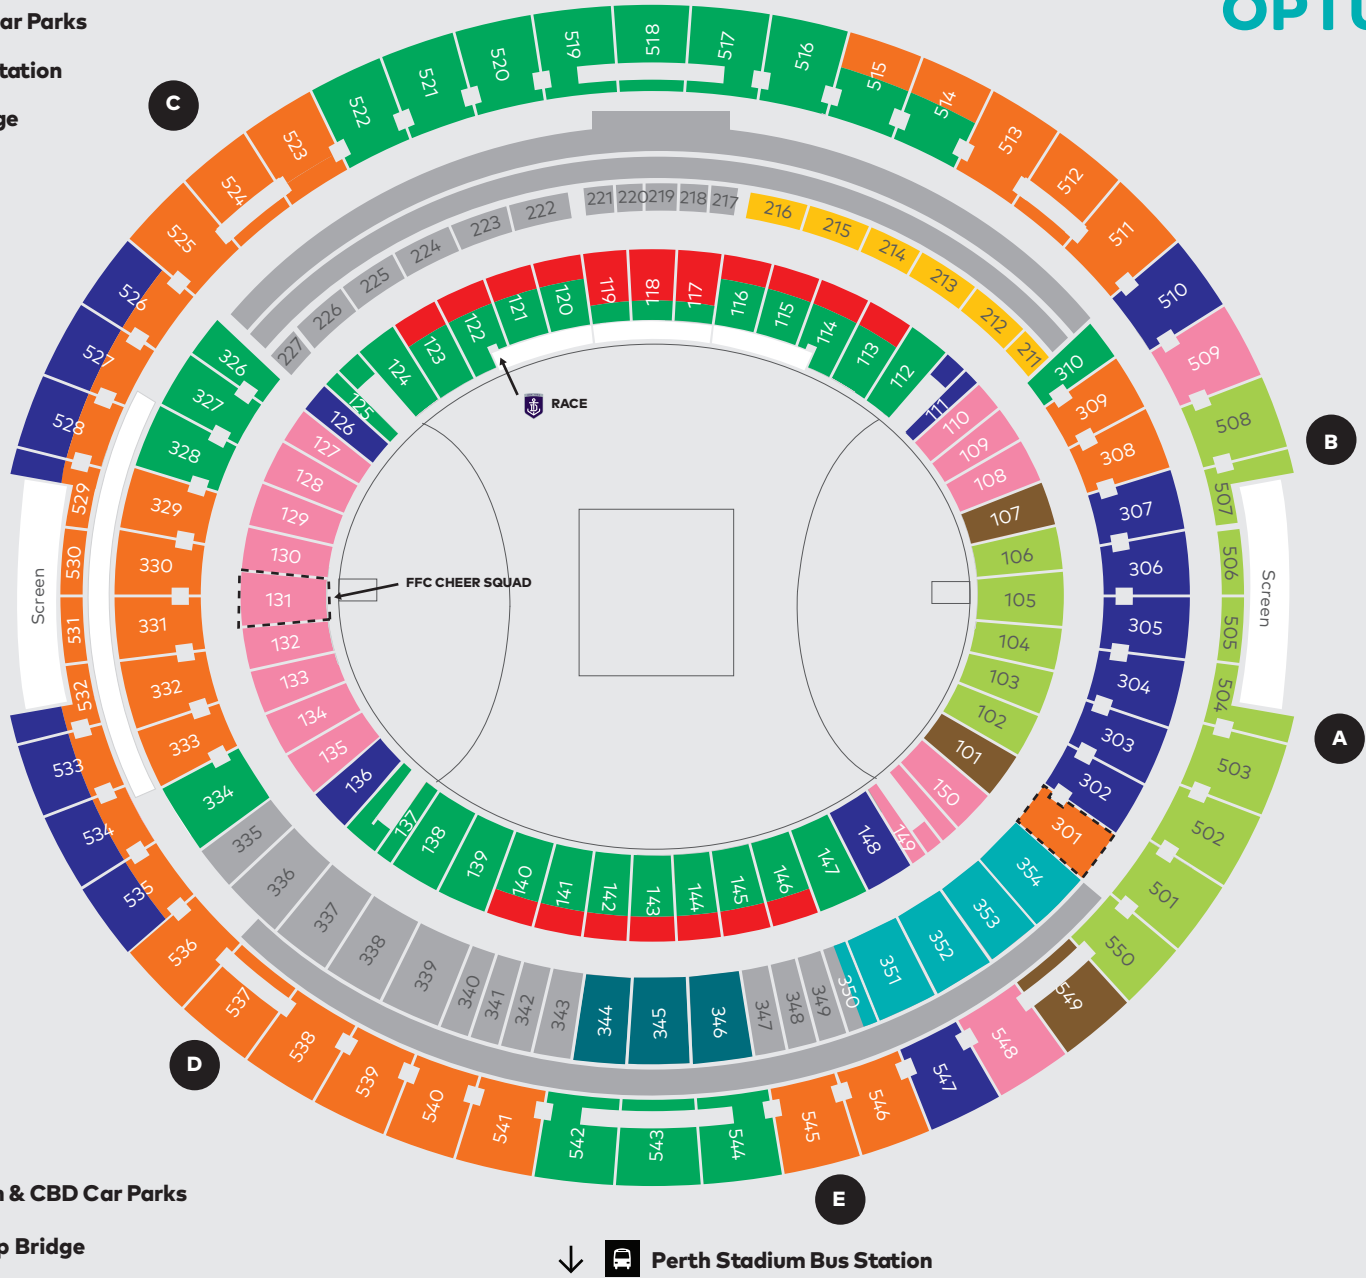

# OPTUS STADIUM

- East Perth Car Parks
- East Perth Station
- Windan Bridge

- Perth Stadium Station
- Taxi

Swan River

- East Perth & CBD Car Parks
- Matagarup Bridge

- Perth Stadium Bus Station

Victoria Park Drive

## 2019 Toyota AFL Premiership Season Fremantle Dockers

- |                     |            |            |                   |
|---------------------|------------|------------|-------------------|
| Sports Lounge       | Category 1 | Category 4 | General Admission |
| Premiership Terrace | Category 2 | Category 5 | Unavailable       |
| Platinum Terrace    | Category 3 | Category 6 | Alcohol Free      |

Gates

Map not to scale, subject to change