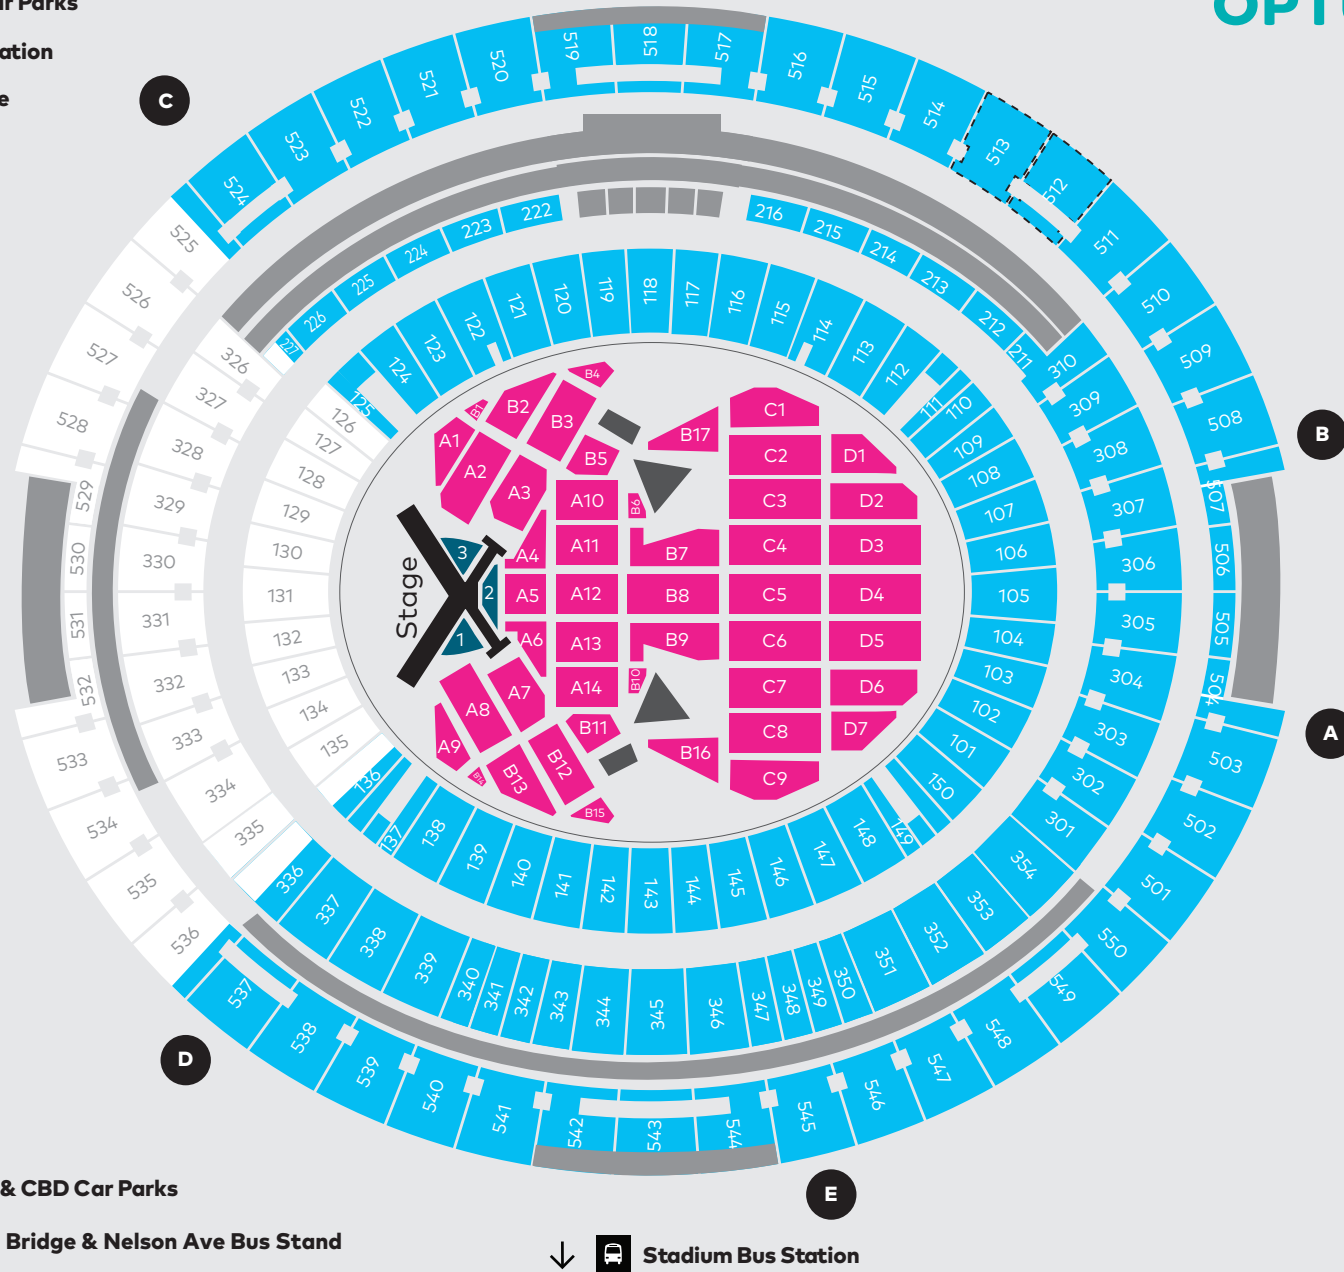

- P** East Perth Car Parks
- 🚏** East Perth Station
- 📍** Windan Bridge

OPTUS STADIUM

- 🚏** Perth Stadium Station
- 🚖** Taxi

- P** East Perth & CBD Car Parks
- 📍** Matagarup Bridge & Nelson Ave Bus Stand

🚏 Stadium Bus Station

Victoria Park Drive

Swan River

Taylor Swift's reputation Stadium Tour

- 🟠** Snake Pit - Standing
- 🟡** Floor Seating
- 🟢** Grandstand Seating
- ⬜** Alcohol Free

Gates

Map not to scale, subject to change