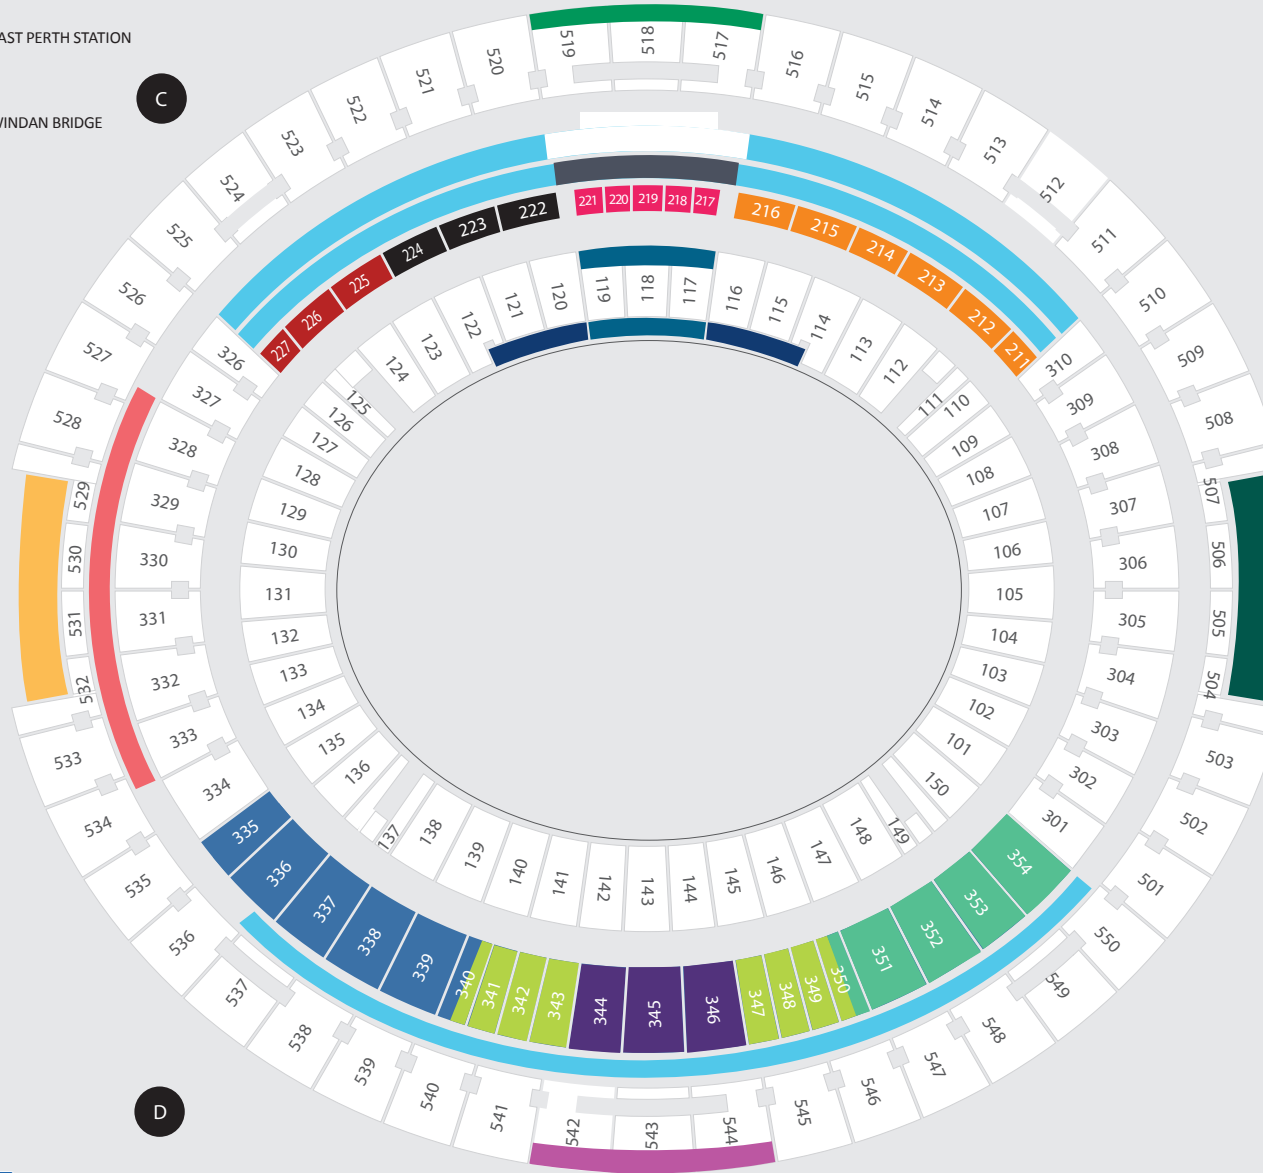

**P** EAST PERTH CAR PARKS

**W** WINDAN BRIDGE

**C**

# OPTUS STADIUM

**B**

**A**

VICTORIA PARK DRIVE

**P** EAST PERTH & CBD CAR PARKS

**M** MATAGARUP BRIDGE & NELSON AVE BUS STAND

**E**

**D**

- Private Suites
- Open Corporate Boxes
- Southern Terrace
- Sports Lounge
- Victory Lounge
- Sky View Lounge
- Eastern Scoreboard Terrace
- Northern Terrace
- Platinum Terrace
- Premiership Terrace
- Champions Terrace (Perth Stadium Club)
- Black Swan Room
- Cygnet Room
- River View Rooms 1, 2, 3
- The Locker Room
- The Locker Room Suites
- Coaches' Room
- Gates

MAP NOT TO SCALE  
SUBJECT TO CHANGE

SWAN RIVER