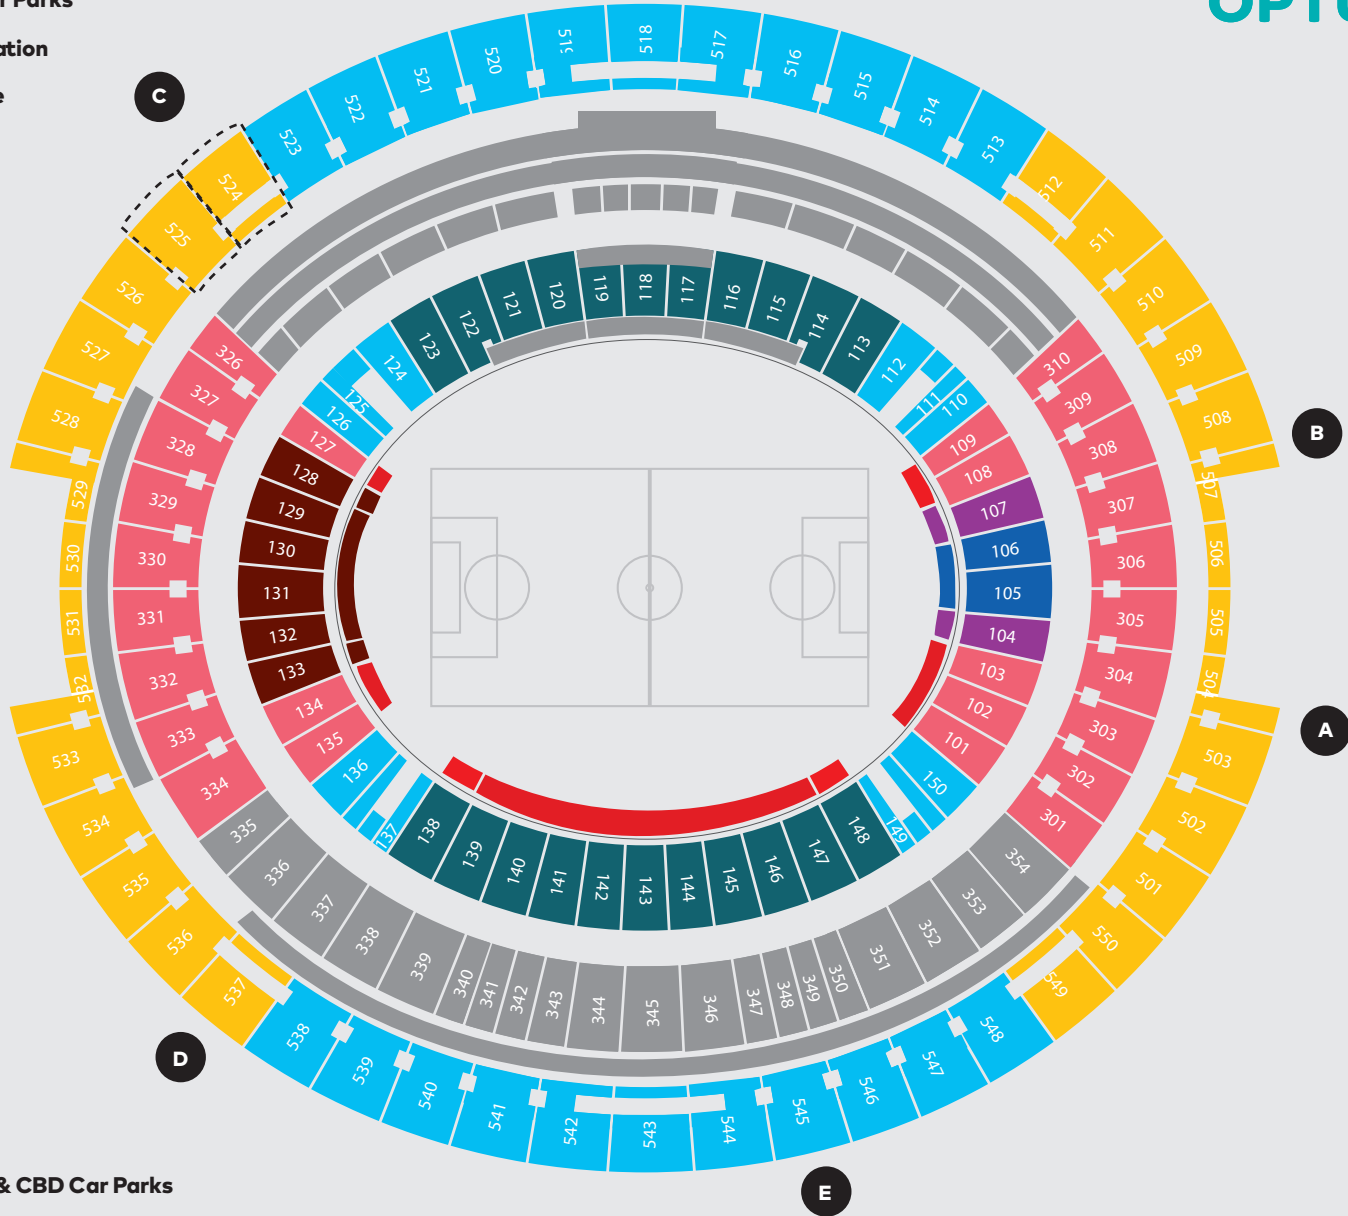

OPTUS STADIUM

- P** East Perth Car Parks
- 🚉** East Perth Station
- 📍** Windan Bridge

🚉 Perth Stadium Station

🚕 Taxi

Swan River

- P** East Perth & CBD Car Parks
- 📍** Matagarup Bridge

🚌 Perth Stadium Bus Station

Victoria Park Drive

Gates

Map not to scale, subject to change

TOUR 2019

13TH JULY
v PERTH GLORY

- Category A** (dark teal)
- Category B** (light blue)
- Category C** (pink)
- Category D** (yellow)
- Alcohol Free** (dashed box)
- Grassroots** (red)
- Club/Corporate Hospitality** (grey)
- Manchester United Active Supporters (Reserved Seating) Cat D** (dark brown)
- Perth Glory Supporters (Reserved Seating) Cat D** (purple)
- Perth Glory Active Supporters (General Admission) Cat D** (blue)