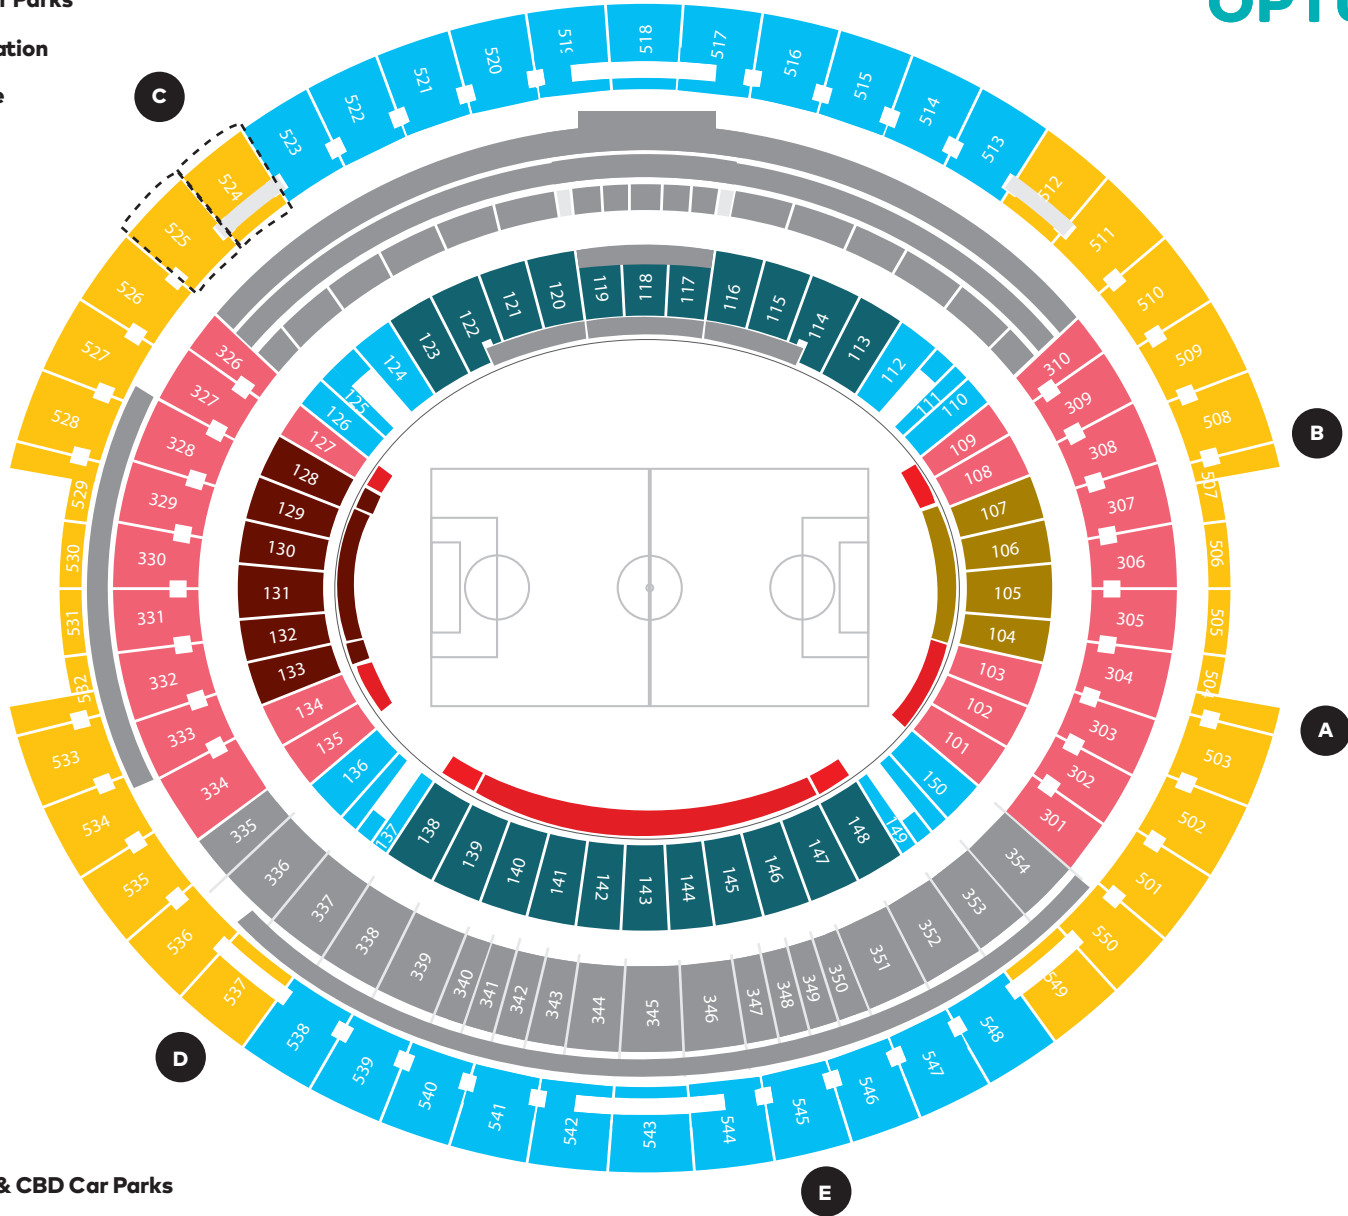

# OPTUS STADIUM

- P East Perth Car Parks
- 🚉 East Perth Station
- 📍 Windan Bridge

🚉 Perth Stadium Station

🚕 Taxi

Swan River

- P East Perth & CBD Car Parks
- 📍 Matagarup Bridge

🚌 Perth Stadium Bus Station

Victoria Park Drive

Gates

Map not to scale, subject to change

**TOUR  
2019**

**17<sup>TH</sup>  
JULY**  
v LEEDS UNITED

- Category A
- Category B
- Category D
- Grassroots
- Category C
- Alcohol Free
- Club/Corporate Hospitality
- Leeds United Active Supporters (Reserved Seating) Cat D
- Manchester United Active Supporters (Reserved Seating) Cat D