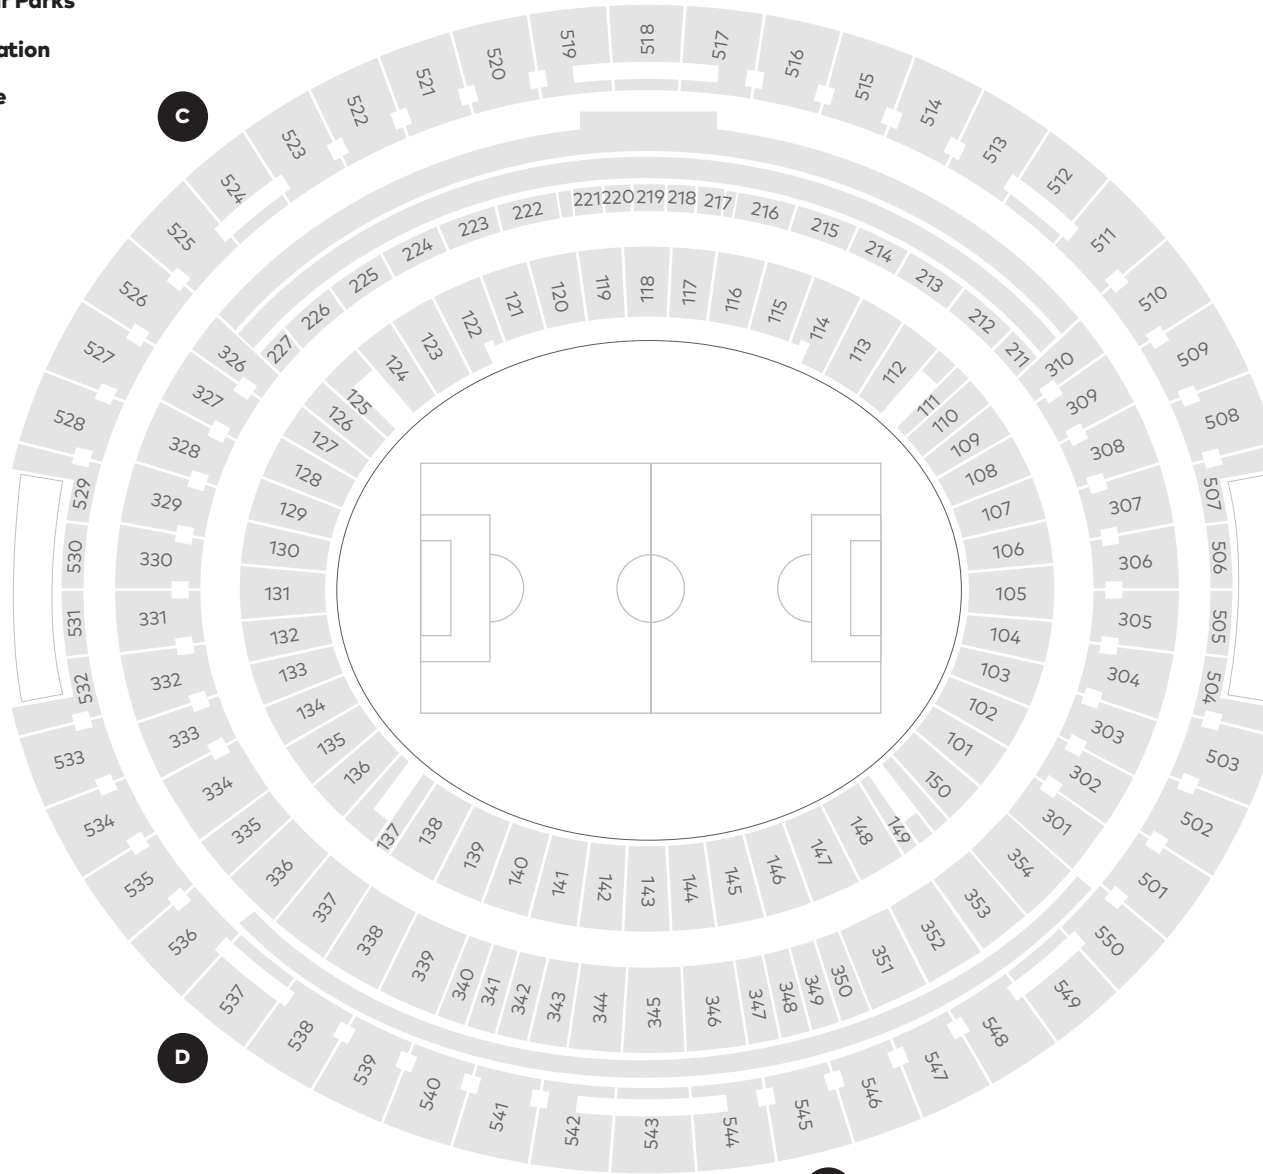

-   **East Perth Car Parks**
-  **East Perth Station**
-  **Windan Bridge**

-   **Perth Stadium Station**

Victoria Park Drive

-  **East Perth & CBD Car Parks**
-  **Matagarup Bridge**

Map not to scale, subject to change

Swan River

MANCHESTER UNITED VS LEEDS UNITED

Wednesday 17 July 2019

OPTUS STADIUM