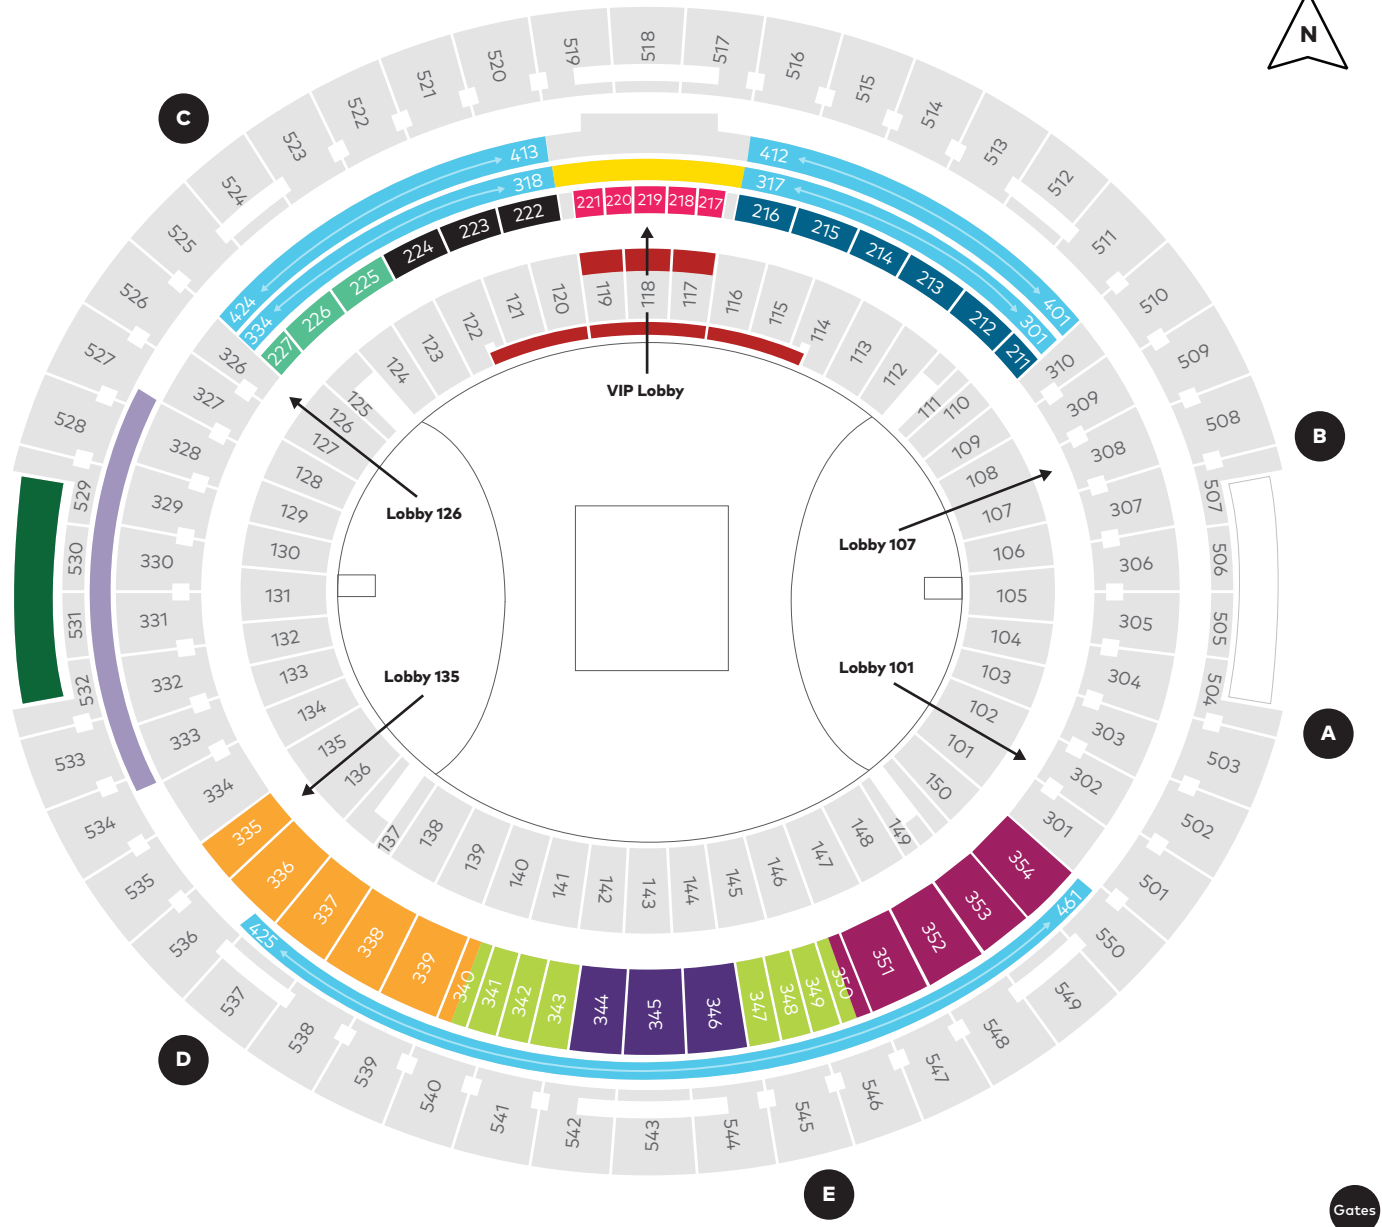

### PREMIUM PRODUCT LOCATIONS

- Bankwest Club (L3, via Lobby 135)
- Black Swan Room (L2, via Lobby 126)
- John Todd Coaches' Room (L3, via Lobby 107 or 126)
- Cygnet Room (L2, via Lobby 126)
- The Locker Room & Suites (LG & L1)
- Northern Suites (L3 & L4, via Lobby 107 or 126)  
Southern Suites (L4, via Lobby 101 or 135)
- Open Corporate Boxes (L3, via Lobby 101)
- Platinum Terrace (L2, via Lobby 107)
- Premiership Terrace (L3, via Lobby 101)
- Sky View Lounge & Deck (L5, via Lobby 126 or 135)
- Sports Lounge (L3, via Lobby 101)
- River View Rooms 1, 2, 3 (L3, via Lobby 126 or 135)
- Victory Lounge (L2, via Lobby 107 or 126)

Map not to scale, subject to change