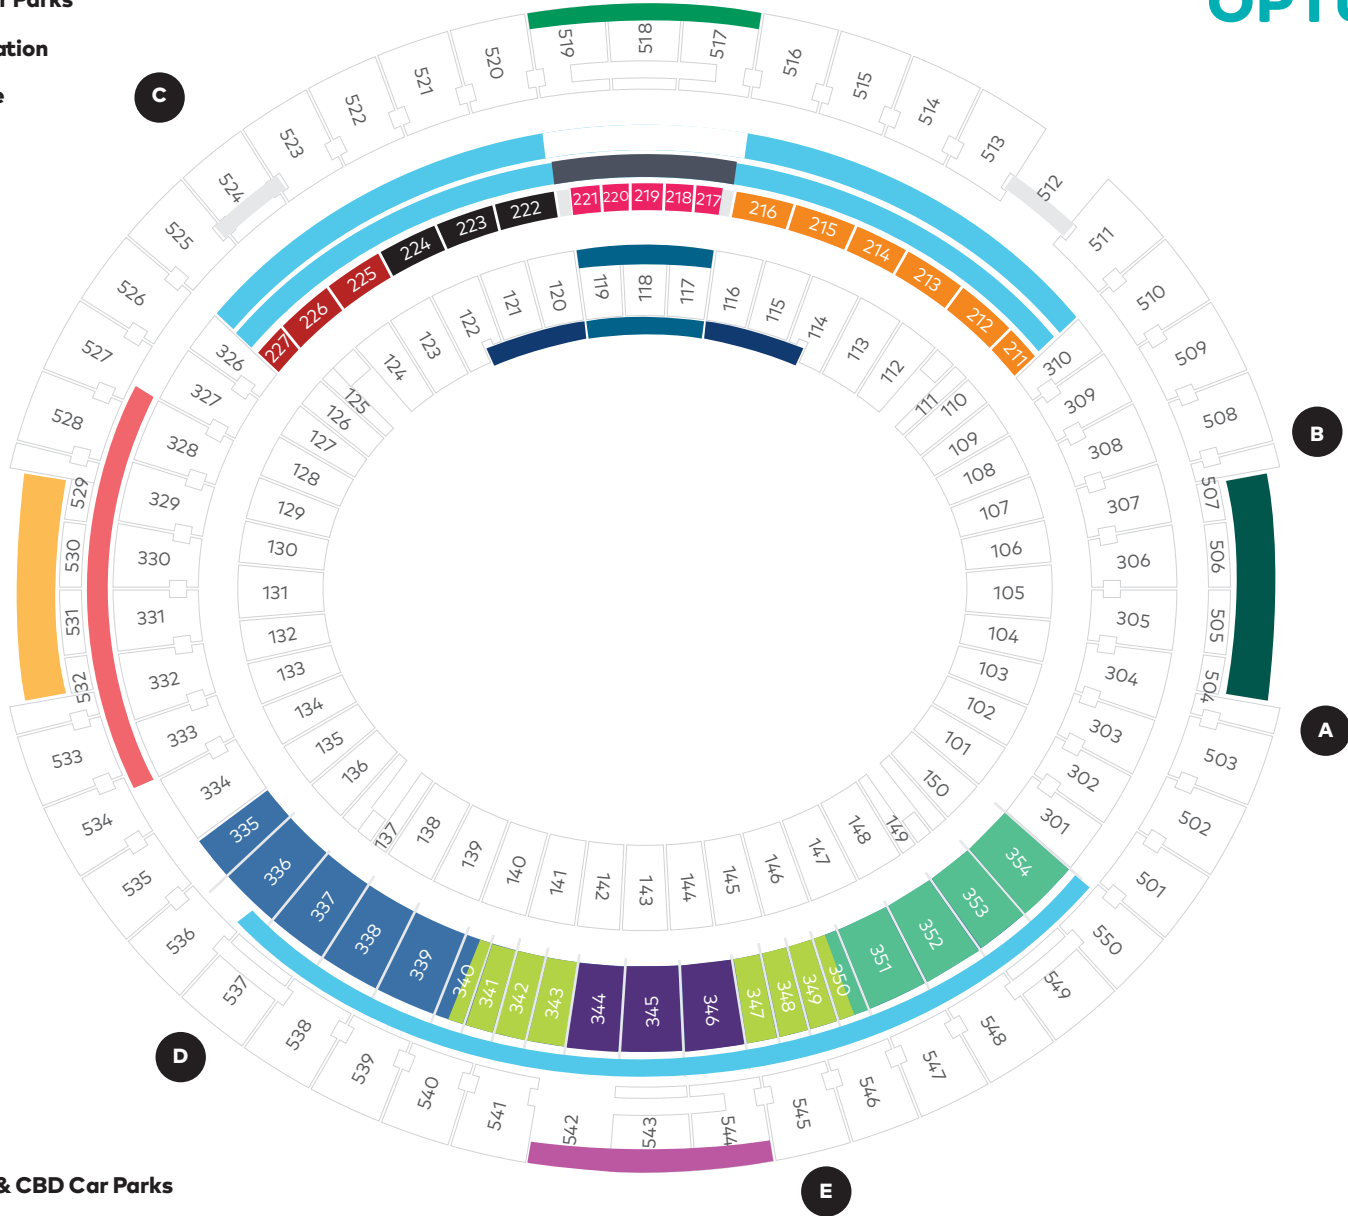

# OPTUS STADIUM

- East Perth Car Parks**
- East Perth Station**
- Windan Bridge**

- Perth Stadium Station**

Swan River

Victoria Park Drive

- East Perth & CBD Car Parks**
- Matagarup Bridge - Due for completion mid-2018**

- Perth Stadium Bus Station**

- |                      |                 |                            |                              |                          |                        |
|----------------------|-----------------|----------------------------|------------------------------|--------------------------|------------------------|
| Private Suites       | Sports Lounge   | Eastern Scoreboard Terrace | Premiership Terrace          | Cygnet Room              | The Locker Room Suites |
| Open Corporate Boxes | Victory Lounge  | Northern Terrace           | Club Terrace (Bankwest Club) | River View Rooms 1, 2, 3 | Coaches' Room          |
| Southern Terrace     | Sky View Lounge | Platinum Terrace           | Black Swan Room              | The Locker Room          | Gates                  |

Map not to scale, subject to change