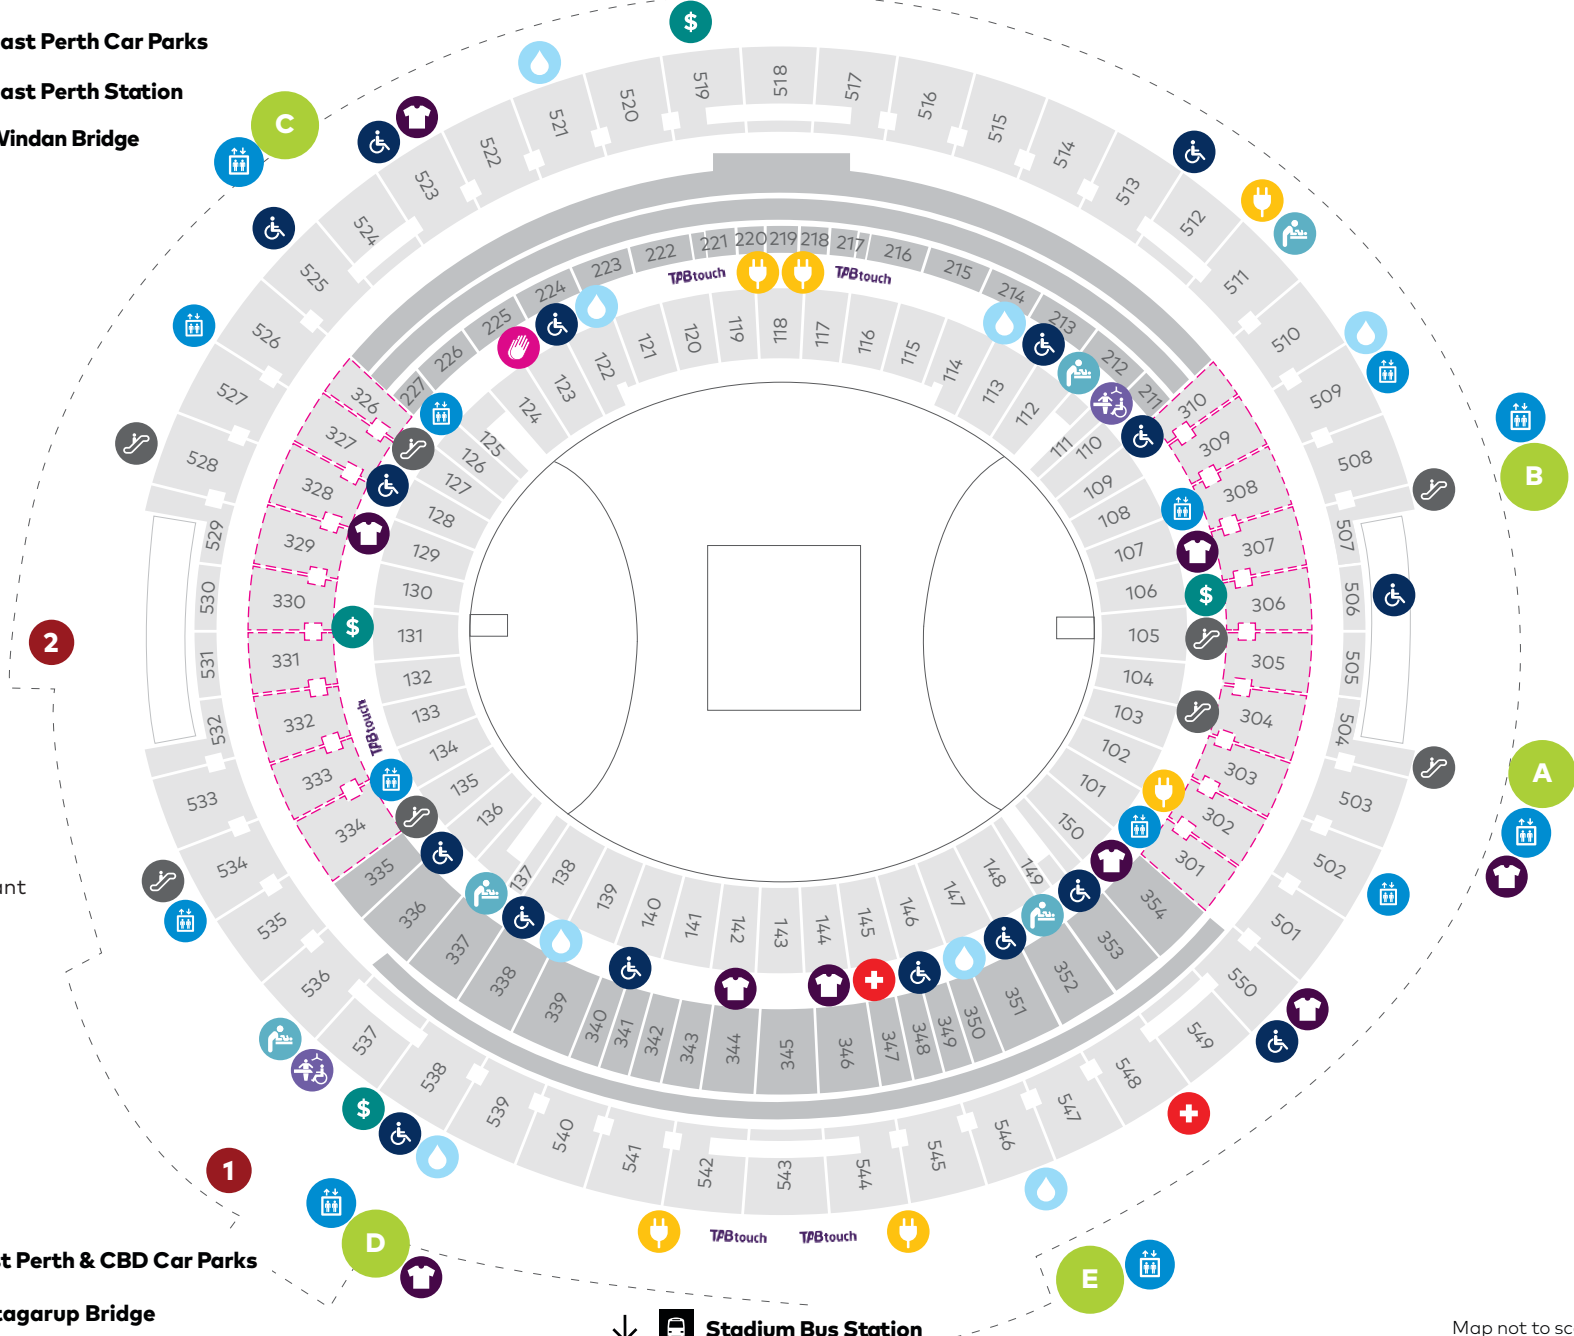

- P** East Perth Car Parks
- 🚉** East Perth Station
- 📍** Windan Bridge

**LEGEND**

- 🛖** Lifts
- 🚶** Escalators
- 💰** ATM
- +** First Aid Room
- ♿** Changing Places
- 👶** Parenting Room
- ♿** Accessible Toilets
- 🙏** Prayer Room
- 💧** Water Fountains
- 👕** Merchandise
- 🔌** Charging Stations
- 🟢** Gates
- 1** City View Café
- 2** Goodwood Restaurant
- 🔴** Access via Level 1

- 🚉** Perth Stadium Station

- 🚗** Taxi

Victoria Park Drive

- P** East Perth & CBD Car Parks
- 📍** Matagarup Bridge

- 🚌** Stadium Bus Station

Map not to scale, subject to change