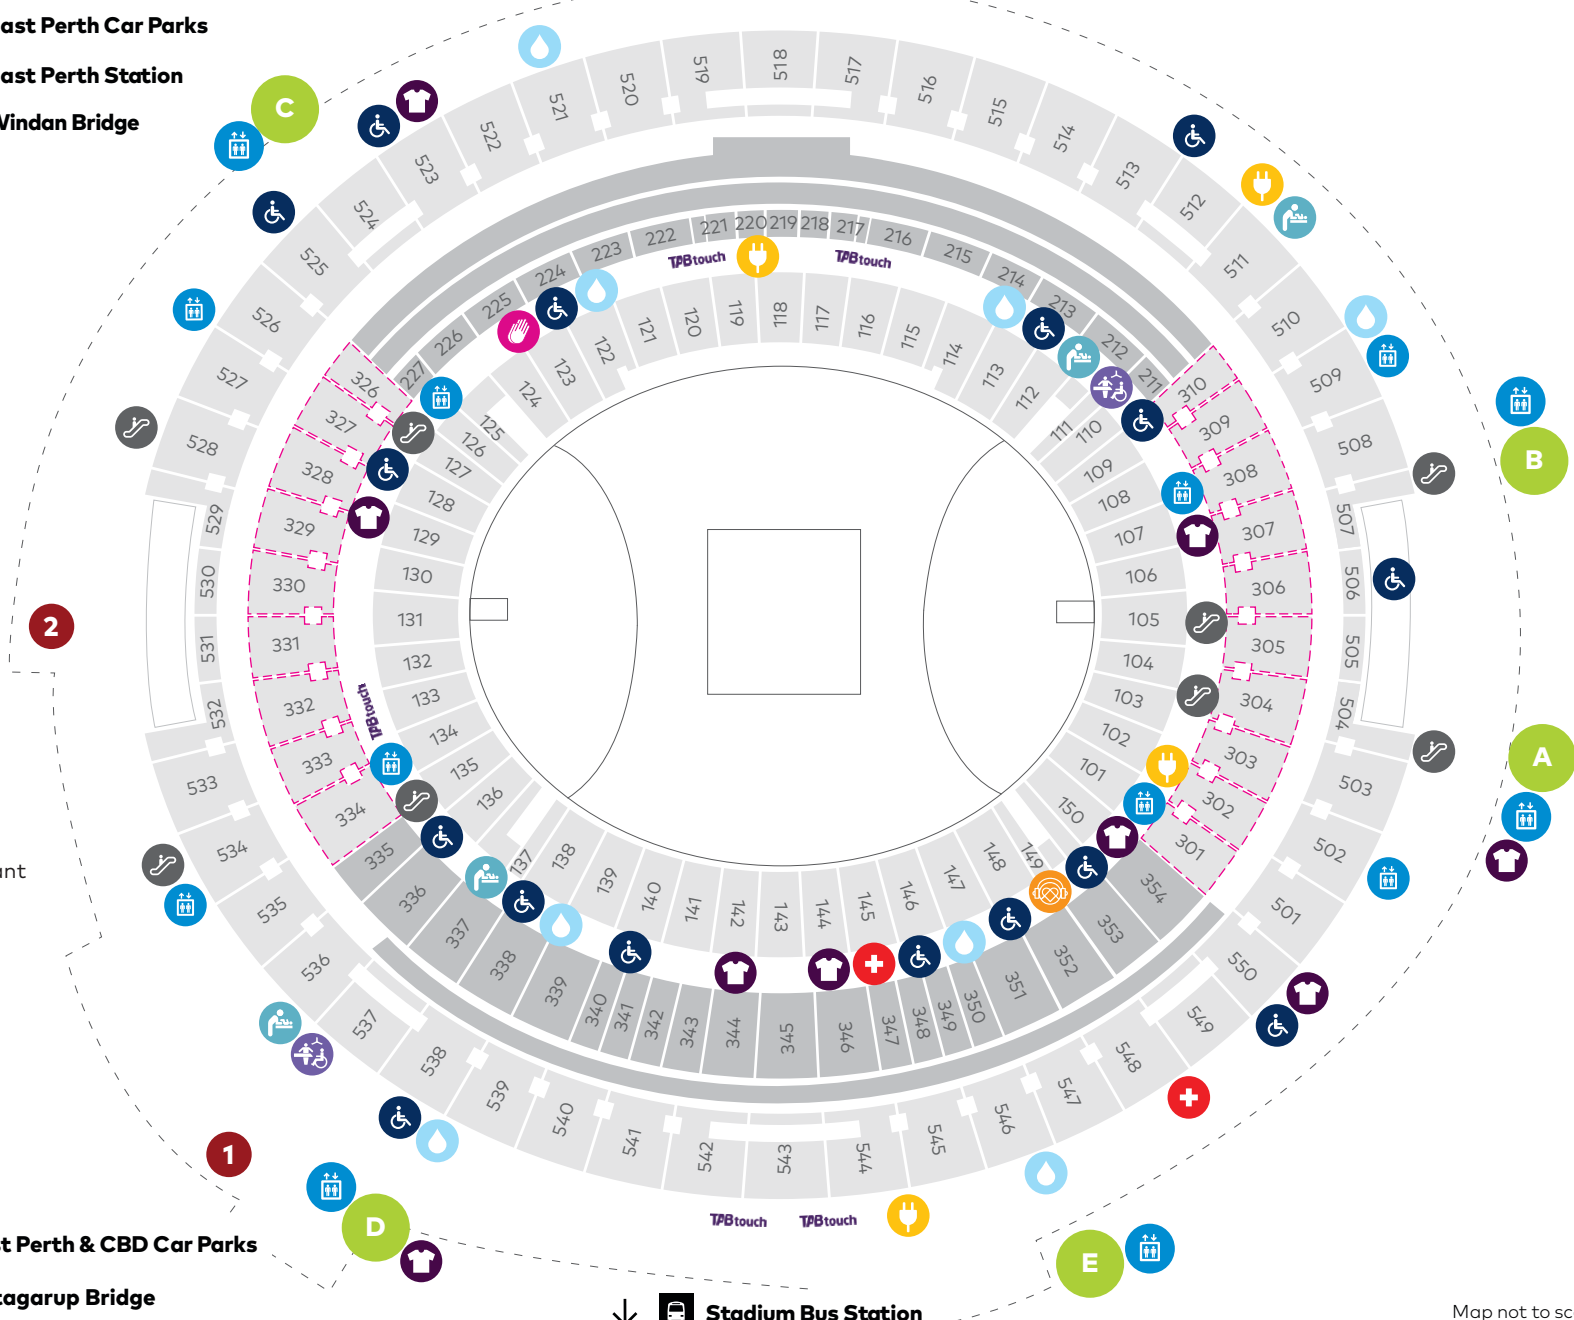

- P** East Perth Car Parks
- 🚉** East Perth Station
- 📍** Windan Bridge

LEGEND

- 🛖** Lifts
- 🚶** Escalators
- +** First Aid Room
- ♿** Changing Places
- 👤** Parenting Room
- 🌀** Sensory Space
- ♿** Accessible Toilets
- 🙏** Prayer Room
- 💧** Water Fountains
- 👕** Merchandise
- 🔌** Charging Stations
- 🟢** Gates
- 1** City View Café
- 2** Goodwood Restaurant
- 🔴** Access via Level 1

- 🚉** Perth Stadium Station
- 🚗** Taxi

- P** East Perth & CBD Car Parks
- 📍** Matagarup Bridge

Map not to scale, subject to change